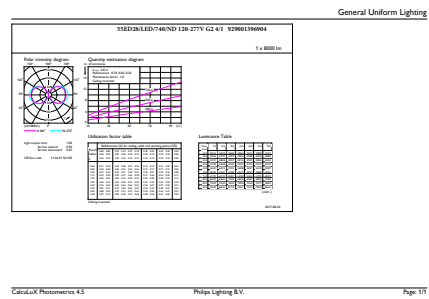

Product data

General information	
Cap-Base	E39 [Single Contact Mogul Screw]
EU RoHS compliant	Yes
Nominal Lifetime (Nom)	50000 h
Switching Cycle	50000X
Technical Type	55-150W
Light technical	
Color Code	740 [CCT of 4000K]
Beam Angle (Nom)	360 °
Luminous Flux (Nom)	8000 lm
Color Designation	Cool White (CW)
Correlated Color Temperature (Nom)	4000 K
Luminous Efficacy (rated) (Nom)	133.33 lm/W
Color Consistency	ANSI 4000K
Color Rendering Index (Nom)	70
LLMF At End Of Nominal Lifetime (Nom)	70 %
Operating and electrical	
Input Frequency	50 to 60 Hz

LED Urban TrueForce Lamps

Approval and application

Energy Consumption kWh/1000 h	- kWh
Energy Certifications	DLC Standard

Product data

Order product name	55ED28/LED/740/ND 120-277V G2 4/1
EAN/UPC - Product	046677473648

Order code	929001396904
Numerator - Quantity Per Pack	1
Numerator - Packs per outer box	4
Material Nr. (12NC)	929001396904
Net Weight (Piece)	0.900 kg

Dimensional drawing

55ED28/LED/740/ND 120-277V G2 4/1

Product	D	C
55ED28/LED/740/ND 120-277V G2 4/1	105 mm	204 mm

Photometric data

NAM Highbay 165W EX39 4000K 60-120D NB WB DL

HIB NAM Trueforce 55W E39 Clear 740 36D ND

HIB NAM Trueforce 55W E39 Clear 730 36D ND