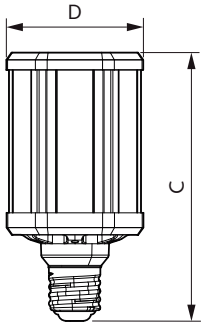

Product data

General information	
Cap-Base	E39 [Single Contact Mogul Screw]
EU RoHS compliant	Yes
Nominal Lifetime (Nom)	50000 h
Switching Cycle	50000X
Technical Type	55-150W
Light technical	
Color Code	740 [CCT of 4000K]
Beam Angle (Nom)	360 °
Luminous Flux (Nom)	8000 lm
Color Designation	Cool White (CW)
Correlated Color Temperature (Nom)	4000 K
Luminous Efficacy (rated) (Nom)	133.33 lm/W
Color Consistency	ANSI 4000K
Color Rendering Index (Nom)	70
LLMF At End Of Nominal Lifetime (Nom)	70 %
Operating and electrical	
Input Frequency	50 to 60 Hz

Power (Nom)	55 W
Lamp Current (Nom)	460 mA
Wattage Equivalent	HPS150 W
Starting Time (Nom)	0.5 s
Warm Up Time to 60% Light (Nom)	0.5 s
Power Factor (Nom)	0.9
Voltage (Nom)	120-277 V
Temperature	
T-Case Maximum (Nom)	80 °C
Controls and dimming	
Dimmable	No
Mechanical and housing	
Bulb Finish	Clear
Bulb Material	Plastic
Bulb Shape	Others

Order code	929001396904
Numerator - Quantity Per Pack	1
Numerator - Packs per outer box	4
Material Nr. (12NC)	929001396904
Net Weight (Piece)	0.900 kg

Dimensional drawing

55ED28/LED/740/ND 120-277V G2 4/1

Product	D	C
55ED28/LED/740/ND 120-277V G2 4/1	105 mm	204 mm

Photometric data

NAM Highbay 165W EX39 4000K 60-120D NB WB DL

HIB NAM Trueforce 55W E39 Clear 740 36D ND

HIB NAM Trueforce 55W E39 Clear 730 36D ND