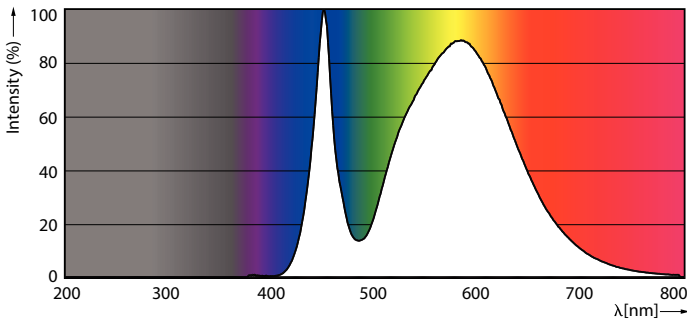

Photometric data

NAM Highbay 165W EX39 4000K 60-120D NB WB DL