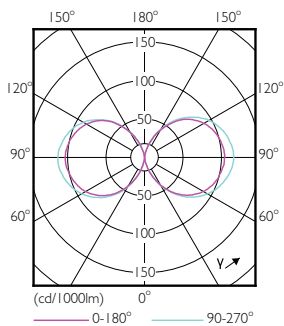

Product data

General information	
Cap-Base	E39 [Single Contact Mogul Screw]
EU RoHS compliant	Yes
Nominal Lifetime (Nom)	50000 h
Switching Cycle	50000X
Technical Type	55-150W
Light technical	
Color Code	740 [CCT of 4000K]
Beam Angle (Nom)	360 °
Luminous Flux (Nom)	8000 lm
Color Designation	Cool White (CW)
Correlated Color Temperature (Nom)	4000 K
Luminous Efficacy (rated) (Nom)	133.33 lm/W
Color Consistency	ANSI 4000K
Color Rendering Index (Nom)	70
LLMF At End Of Nominal Lifetime (Nom)	70 %
Operating and electrical	
Input Frequency	50 to 60 Hz

Order code	929001396904
Numerator - Quantity Per Pack	1
Numerator - Packs per outer box	4
Material Nr. (12NC)	929001396904
Net Weight (Piece)	0.900 kg

Dimensional drawing

55ED28/LED/740/ND 120-277V G2 4/1

Product	D	C
55ED28/LED/740/ND 120-277V G2 4/1	105 mm	204 mm

Photometric data

NAM Highbay 165W EX39 4000K 60-120D NB WB DL

HIB NAM Trueforce 55W E39 Clear 740 36D ND

HIB NAM Trueforce 55W E39 Clear 730 36D ND