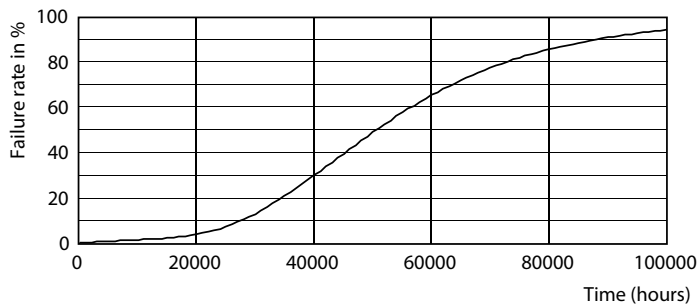

LEDForce 35W Others E39 730

Lifetime