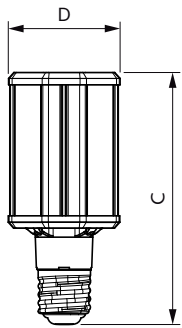

Product data

General Information		Operating and Electrical	
Cap-Base	E39 [Single Contact Mogul Screw]	Correlated Color Temperature (Nom)	3000 K
EU RoHS compliant	Yes	Luminous Efficacy (rated) (Nom)	125.00 lm/W
Nominal Lifetime (Nom)	50000 h	Color Consistency	ANSI 3000K
Switching Cycle	50000X	Color Rendering Index (Nom)	70
Technical Type	35-100W	LLMF At End Of Nominal Lifetime (Nom)	70 %
Light Technical		Input Frequency	50 to 60 Hz
Color Code	730 [CCT of 3000K]	Power (Nom)	35 W
Beam Angle (Nom)	360 °	Lamp Current (Nom)	300 A
Luminous Flux (Nom)	5000 lm	Wattage Equivalent	HPS100 W
Color Designation	White (WH)	Starting Time (Nom)	0.5 s

Approval and Application	
Energy Consumption kWh/1000 h	- kWh

Product Data	
Order product name	35ED23.5/LED/730/ND 120-277V G2 4/1
EAN/UPC - Product	046677473600
Order code	929001396504
Numerator - Quantity Per Pack	1
Numerator - Packs per outer box	4
Material Nr. (12NC)	929001396504
Net Weight (Piece)	0.410 kg

Dimensional drawing

35ED23.5/LED/730/ND 120-277V G2 4/1

Product	D	C
35ED23.5/LED/730/ND 120-277V G2 4/1	84 mm	190 mm

Photometric data

LEDTForce 35W Others E39

LEDTForce 35W Others E39 730

TrueForce LED Public (Urban/Road – HPS/MH)