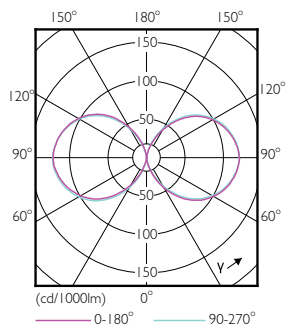

Product data

General Information		Operating and Electrical	
Cap-Base	E39 [Single Contact Mogul Screw]	Correlated Color Temperature (Nom)	3000 K
EU RoHS compliant	Yes	Luminous Efficacy (rated) (Nom)	125.00 lm/W
Nominal Lifetime (Nom)	50000 h	Color Consistency	ANSI 3000K
Switching Cycle	50000X	Color Rendering Index (Nom)	70
Technical Type	35-100W	LLMF At End Of Nominal Lifetime (Nom)	70 %
Light Technical		Input Frequency	50 to 60 Hz
Color Code	730 [CCT of 3000K]	Power (Nom)	35 W
Beam Angle (Nom)	360 °	Lamp Current (Nom)	300 A
Luminous Flux (Nom)	5000 lm	Wattage Equivalent	HPS100 W
Color Designation	White (WH)	Starting Time (Nom)	0.5 s

Approval and Application	
Energy Consumption kWh/1000 h	- kWh

Product Data	
Order product name	35ED23.5/LED/730/ND 120-277V G2 4/1
EAN/UPC - Product	046677473600
Order code	929001396504
Numerator - Quantity Per Pack	1
Numerator - Packs per outer box	4
Material Nr. (12NC)	929001396504
Net Weight (Piece)	0.410 kg

Dimensional drawing

35ED23.5/LED/730/ND 120-277V G2 4/1

Product	D	C
35ED23.5/LED/730/ND 120-277V G2 4/1	84 mm	190 mm

Photometric data

LEDTForce 35W Others E39

LEDTForce 35W Others E39 730

TrueForce LED Public (Urban/Road – HPS/MH)