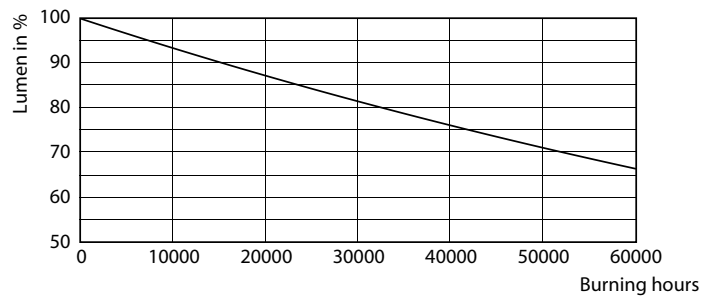

Product data

General Information		Operating and Electrical	
Cap-Base	E39 [Single Contact Mogul Screw]	Correlated Color Temperature (Nom)	3000 K
EU RoHS compliant	Yes	Luminous Efficacy (rated) (Nom)	125.00 lm/W
Nominal Lifetime (Nom)	50000 h	Color Consistency	ANSI 3000K
Switching Cycle	50000X	Color Rendering Index (Nom)	70
Technical Type	35-100W	LLMF At End Of Nominal Lifetime (Nom)	70 %
Light Technical		Input Frequency	50 to 60 Hz
Color Code	730 [CCT of 3000K]	Power (Nom)	35 W
Beam Angle (Nom)	360 °	Lamp Current (Nom)	300 A
Luminous Flux (Nom)	5000 lm	Wattage Equivalent	HPS100 W
Color Designation	White (WH)	Starting Time (Nom)	0.5 s

Approval and Application	
Energy Consumption kWh/1000 h	- kWh

Product Data	
Order product name	35ED23.5/LED/730/ND 120-277V G2 4/1
EAN/UPC - Product	046677473600
Order code	929001396504
Numerator - Quantity Per Pack	1
Numerator - Packs per outer box	4
Material Nr. (12NC)	929001396504
Net Weight (Piece)	0.410 kg

Dimensional drawing

35ED23.5/LED/730/ND 120-277V G2 4/1

Product	D	C
35ED23.5/LED/730/ND 120-277V G2 4/1	84 mm	190 mm

Photometric data

LEDTForce 35W Others E39

LEDTForce 35W Others E39 730

TrueForce LED Public (Urban/Road – HPS/MH)

Photometric data

CALCULX PHOTOMETRICS 4.5 Philips Lighting B.V. Page 1/1

LEDForce 35W Others E39 730

Lifetime

50K

50K