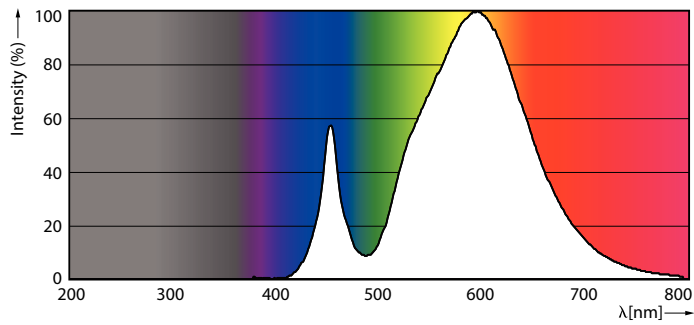

Product data

General Information		Operating and Electrical	
Cap-Base	E39 [Single Contact Mogul Screw]	Correlated Color Temperature (Nom)	3000 K
EU RoHS compliant	Yes	Luminous Efficacy (rated) (Nom)	125.00 lm/W
Nominal Lifetime (Nom)	50000 h	Color Consistency	ANSI 3000K
Switching Cycle	50000X	Color Rendering Index (Nom)	70
Technical Type	35-100W	LLMF At End Of Nominal Lifetime (Nom)	70 %
Light Technical		Input Frequency	50 to 60 Hz
Color Code	730 [CCT of 3000K]	Power (Nom)	35 W
Beam Angle (Nom)	360 °	Lamp Current (Nom)	300 A
Luminous Flux (Nom)	5000 lm	Wattage Equivalent	HPS100 W
Color Designation	White (WH)	Starting Time (Nom)	0.5 s

Dimensional drawing

35ED23.5/LED/730/ND 120-277V G2 4/1

Product	D	C
35ED23.5/LED/730/ND 120-277V G2 4/1	84 mm	190 mm

Photometric data

LEDTForce 35W Others E39

LEDTForce 35W Others E39 730

TrueForce LED Public (Urban/Road – HPS/MH)

Photometric data

CALCULX PHOTOMETRICS 4.5 Philips Lighting B.V. Page 1/1

LEDForce 35W Others E39 730

Lifetime

50K

50K