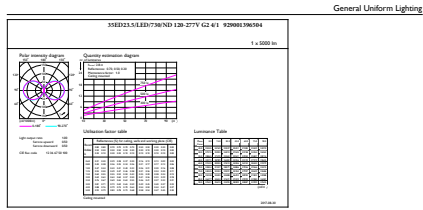

TrueForce LED Public (Urban/Road – HPS/MH)

Photometric data