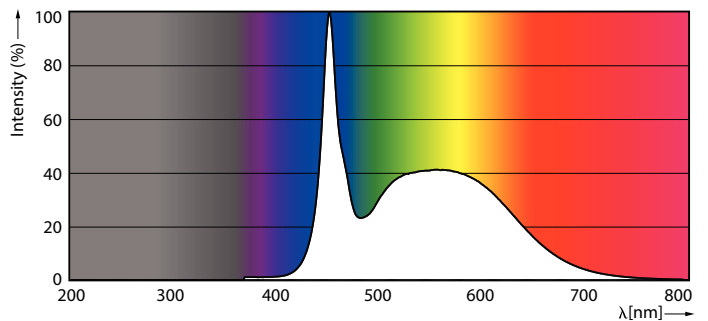

LEDtube 1500mm 20W G5 865 3000lm