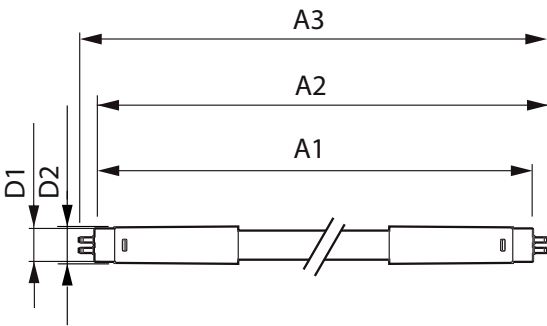

MASTER LEDtube InstantFit HF T5

Controls and dimming

Dimmable	Yes - Check ballast compatibility

Mechanical and housing

Bulb Finish	Frosted
Bulb Material	Glass
Product Length	1500 mm
Bulb Shape	Tube, double-ended

Approval and application

Energy Efficiency Class	D
Energy Saving Product	Yes
Approval Marks	RoHS compliance TUV CE marking KEMA Keur certificate

Energy Consumption kWh/1000 h	20 kWh
EPREL Registration Number	406191

Product data

Full product code	871869674339300
Order product name	Master LEDtube HF 1500mm HE 20W 865 T5
EAN/UPC - Product	8718696743393
Order code	929001391502
Numerator - Quantity Per Pack	1
Numerator - Packs per outer box	10
Material Nr. (12NC)	929001391502
Net Weight (Piece)	0.196 kg

Dimensional drawing

Master LEDtube HF 1500mm HE 20W 865 T5

Product	D1	D2	A1	A2	A3
Master LEDtube HF 1500mm HE 20W 865 T5	15.5 mm	18.8 mm	1449 mm	1456.1 mm	1463.2 mm

Photometric data

LEDtube 1500mm 20W G5 865 3000lm