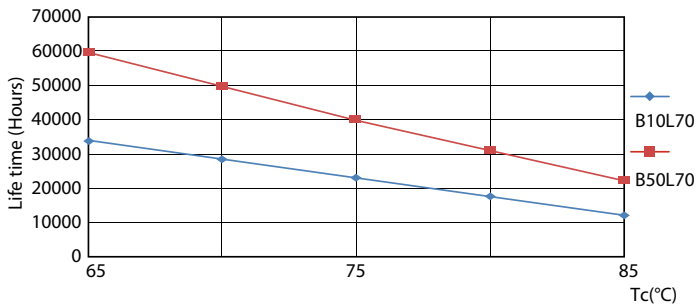

Product data

General information		Operating and electrical	
Cap-Base	G5 [G5]	Input Frequency	30K to 100K Hz
EU RoHS compliant	Yes	Power (Nom)	20 W
Nominal Lifetime (Nom)	60000 h	Lamp Current (Max)	350 mA
Switching Cycle	50000X	Lamp Current (Min)	150 mA
Flux measurement reference	Sphere	Starting Time (Nom)	0.5 s
		Warm Up Time to 60% Light (Nom)	0.5 s
		Power Factor (Nom)	0.92
		Voltage (Nom)	80-130 V
Light technical		Temperature	
Color Code	865 [CCT of 6500K]	T-Ambient (Max)	45 °C
Beam Angle (Nom)	200 °	T-Ambient (Min)	-20 °C
Luminous Flux (Nom)	3000 lm	T-Storage (Max)	65 °C
Color Designation	Cool Daylight	T-Storage (Min)	-40 °C
Correlated Color Temperature (Nom)	6500 K	T-Case Maximum (Nom)	65 °C
Luminous Efficacy (rated) (Nom)	150.00 lm/W		
Color Consistency	<6		
Color Rendering Index (Nom)	80		
LLMF At End Of Nominal Lifetime (Nom)	70 %		

LEDtube 1500mm 20W G5 865 3000lm

LEDtube 1500mm 20W G5 865 3000lm

MASTER LEDtube InstantFit HF T5

Photometric data

LEDtube 600mm 8W G5 830 1000lm

Lifetime

LifetimeVsTc

FailureRate