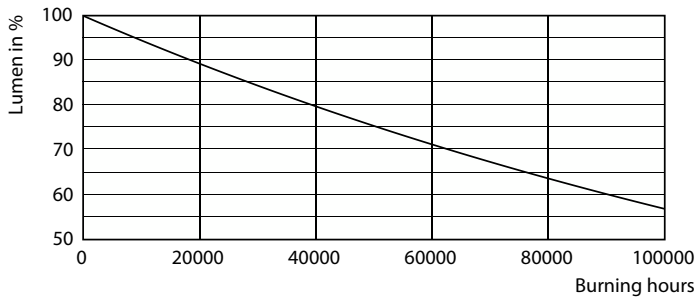

Product data

General information		Operating and electrical	
Cap-Base	G5 [G5]	Input Frequency	30K to 100K Hz
EU RoHS compliant	Yes	Power (Nom)	20 W
Nominal Lifetime (Nom)	60000 h	Lamp Current (Max)	350 mA
Switching Cycle	50000X	Lamp Current (Min)	150 mA
Flux measurement reference	Sphere	Starting Time (Nom)	0.5 s
		Warm Up Time to 60% Light (Nom)	0.5 s
		Power Factor (Nom)	0.92
		Voltage (Nom)	80-130 V
Light technical		Temperature	
Color Code	865 [CCT of 6500K]	T-Ambient (Max)	45 °C
Beam Angle (Nom)	200 °	T-Ambient (Min)	-20 °C
Luminous Flux (Nom)	3000 lm	T-Storage (Max)	65 °C
Color Designation	Cool Daylight	T-Storage (Min)	-40 °C
Correlated Color Temperature (Nom)	6500 K	T-Case Maximum (Nom)	65 °C
Luminous Efficacy (rated) (Nom)	150.00 lm/W		
Color Consistency	<6		
Color Rendering Index (Nom)	80		
LLMF At End Of Nominal Lifetime (Nom)	70 %		

LEDtube 1500mm 20W G5 865 3000lm

LEDtube 1500mm 20W G5 865 3000lm

MASTER LEDtube InstantFit HF T5

Photometric data

LEDtube 600mm 8W G5 830 1000lm

Lifetime

LifetimeVsTc

FailureRate