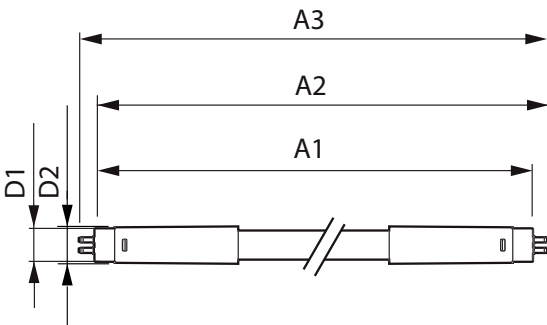

Product data

General information	
Cap base	G5 [G5]
CE mark	Yes
EU RoHS compliant	Yes
Nominal lifetime	60,000 h
Switching Cycle	50,000
Lighting Technology	LED
Flux measurement reference	Sphere

Light technical	
Colour Code	830 [CCT of 3000K]
Beam angle (nom.)	200 degree(s)
Luminous Flux	2,800 lm
Colour designation	White (WH)
Correlated Colour Temperature	3000 K
Luminous Efficacy (rated) (Nom)	140.00 lm/W
Colour consistency	<6
Colour rendering index (CRI)	80

Temperature	
T-Case maximum (nom.)	65 °C

Controls and dimming	
Dimmable	Yes – Check ballast compatibility

MASTER LEDtube InstantFit HF T5

Mechanical and housing

Lamp Finish	Frosted
Bulb material	Glass
Product length	1,500 mm
Bulb shape	Tube, double-ended

Dimensional drawing

Product	D1	D2	A1	A2	A3
MAS LEDtube HF 1500mm HE 20W 830 T5	15.5 mm	18.8 mm	1,449 mm	1,456.1 mm	1,463.2 mm

Photometric data

Spectral Power Distribution Colour - MAS LEDtube HF 1500mm HE 20W 830 T5