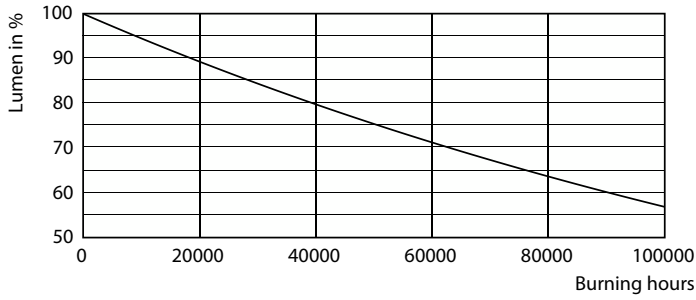

Product data

General information	
Cap base	G5 [G5]
CE mark	Yes
EU RoHS compliant	Yes
Nominal lifetime	60,000 h
Switching Cycle	50,000
Lighting Technology	LED
Flux measurement reference	Sphere

Light technical	
Colour Code	830 [CCT of 3000K]
Beam angle (nom.)	200 degree(s)
Luminous Flux	2,800 lm
Colour designation	White (WH)
Correlated Colour Temperature	3000 K
Luminous Efficacy (rated) (Nom)	140.00 lm/W
Colour consistency	<6
Colour rendering index (CRI)	80

MASTER LEDtube InstantFit HF T5

Photometric data

Light Distribution Diagram - MAS LEDtube HF 1500mm HE 20W 830 T5

Lifetime

Life Expectancy Diagram - MAS LEDtube HF 1500mm HE 20W 830 T5

Lumen Maintenance Diagram - MAS LEDtube HF 1500mm HE 20W 830 T5