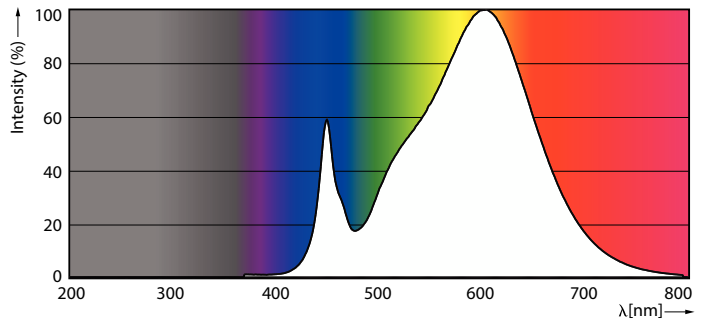

Spectral Power Distribution Colour - MAS LEDtube HF 1500mm HE 20W 830 T5