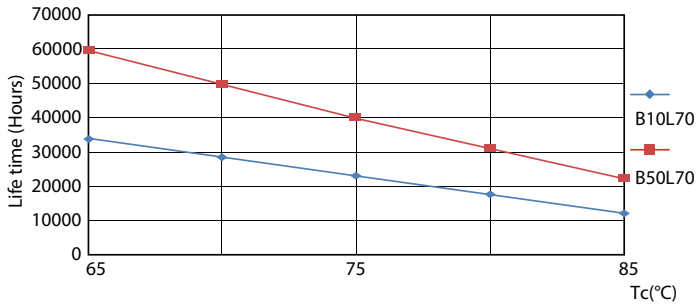

Lifetime

Life Expectancy Diagram - MAS LEDtube HF 1500mm HE 20W 830 T5