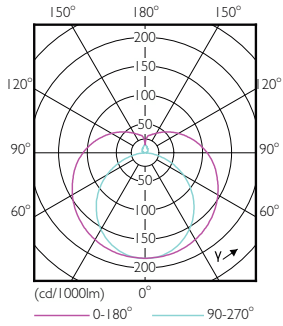

Product data

General information	
Cap base	G5 [G5]
CE mark	Yes
EU RoHS compliant	Yes
Nominal lifetime	60,000 h
Switching Cycle	50,000
Lighting Technology	LED
Flux measurement reference	Sphere

Light technical	
Colour Code	830 [CCT of 3000K]
Beam angle (nom.)	200 degree(s)
Luminous Flux	2,800 lm
Colour designation	White (WH)
Correlated Colour Temperature	3000 K
Luminous Efficacy (rated) (Nom)	140.00 lm/W
Colour consistency	<6
Colour rendering index (CRI)	80

Dimensional drawing

Product	D1	D2	A1	A2	A3
MAS LEDtube HF 1500mm HE 20W 830 T5	15.5 mm	18.8 mm	1,449 mm	1,456.1 mm	1,463.2 mm

Photometric data

Spectral Power Distribution Colour - MAS LEDtube HF 1500mm HE 20W 830 T5

MASTER LEDtube InstantFit HF T5

Photometric data

Light Distribution Diagram - MAS LEDtube HF 1500mm HE 20W 830 T5

Lifetime

Life Expectancy Diagram - MAS LEDtube HF 1500mm HE 20W 830 T5

Lumen Maintenance Diagram - MAS LEDtube HF 1500mm HE 20W 830 T5