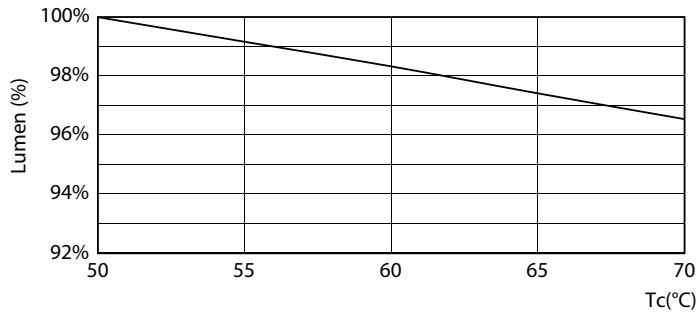

MASTER LEDtube InstantFit HF T5

Lifetime

Lumen Maintenance Diagram - MAS LEDtube HF 1500mm HE 20W 830 T5