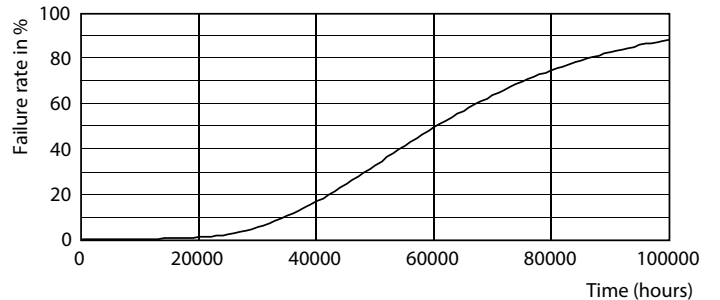

Life Expectancy Diagram - MAS LEDtube HF 1500mm HE 20W 830 T5

Life Expectancy Diagram - MAS LEDtube HF 1500mm HE 20W 830 T5