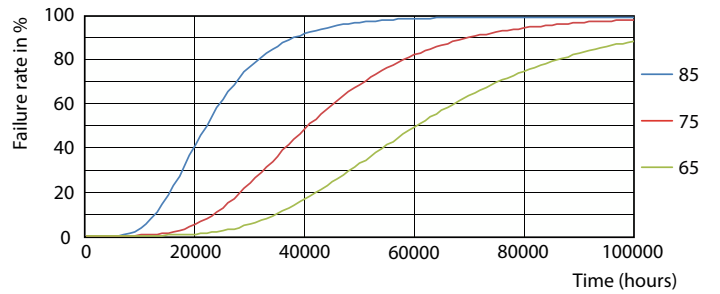

Product data

General information	
Cap base	G5 [G5]
CE mark	Yes
EU RoHS compliant	Yes
Nominal lifetime	60,000 h
Switching Cycle	50,000
Lighting Technology	LED
Flux measurement reference	Sphere

Light technical	
Colour Code	830 [CCT of 3000K]
Beam angle (nom.)	200 degree(s)
Luminous Flux	2,800 lm
Colour designation	White (WH)
Correlated Colour Temperature	3000 K
Luminous Efficacy (rated) (Nom)	140.00 lm/W
Colour consistency	<6
Colour rendering index (CRI)	80

MASTER LEDtube InstantFit HF T5

Photometric data

Light Distribution Diagram - MAS LEDtube HF 1500mm HE 20W 830 T5

Lifetime

Life Expectancy Diagram - MAS LEDtube HF 1500mm HE 20W 830 T5

Lumen Maintenance Diagram - MAS LEDtube HF 1500mm HE 20W 830 T5