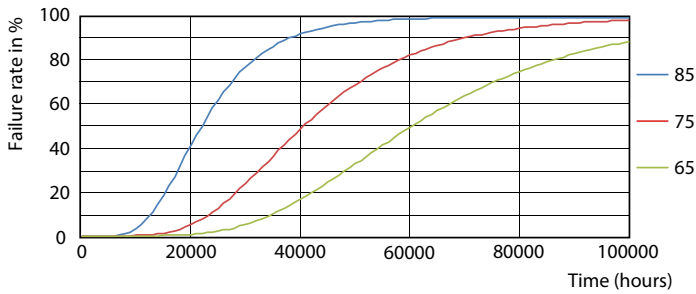

LEDtube 600mm 8W G5 830 1000lm

Spectral Power Distribution Colour

MASTER LEDtube InstantFit HF T5

Photometric data

LEDtube 600mm 8W G5 830 1000lm

Lifetime

LumenVsTc

LifetimeVsTc