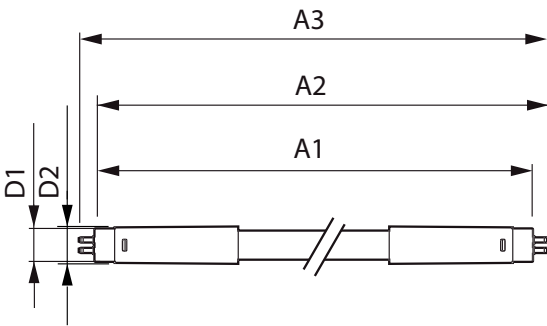

MASTER LEDtube InstantFit HF T5

Controls and dimming

Dimmable	Yes - Check ballast compatibility

Mechanical and housing

Bulb Finish	Frosted
Bulb Material	Glass
Product Length	600 mm
Bulb Shape	Tube, double-ended

Approval and application

Energy Efficiency Class	E
Energy Saving Product	Yes
Approval Marks	RoHS compliance TUV CE marking KEMA Keur certificate

Energy Consumption kWh/1000 h	8 kWh
EPREL Registration Number	406183

Product data

Full product code	871869674323200
Order product name	Master LEDtube HF 600mm HE 8W 830 T5
EAN/UPC - Product	8718696743232
Order code	929001390702
Numerator - Quantity Per Pack	1
Numerator - Packs per outer box	10
Material Nr. (12NC)	929001390702
Net Weight (Piece)	0.080 kg

Dimensional drawing

Master LEDtube HF 600mm HE 8W 830 T5

Product	D1	D2	A1	A2	A3
Master LEDtube HF 600mm HE 8W 830 T5	15.5 mm	18.8 mm	549 mm	556.1 mm	563.2 mm

Photometric data

LEDtube 600mm 8W G5 830 1000lm