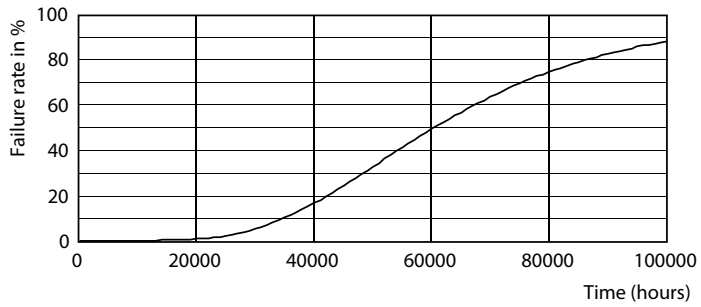

MASTER LEDtube InstantFit HF T5

Lifetime

Life Expectancy Diagram