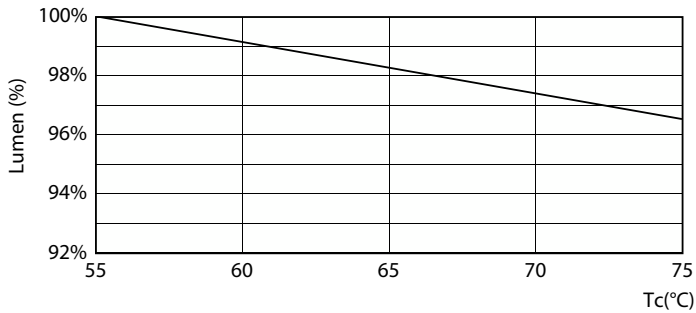

Product data

General information	
Cap-Base	G5 [G5]
EU RoHS compliant	Yes
Nominal Lifetime (Nom)	60000 h
Switching Cycle	50000X
Flux measurement reference	Sphere

Light technical	
Color Code	830 [CCT of 3000K]
Beam Angle (Nom)	200 °
Luminous Flux (Nom)	1000 lm
Color Designation	White (WH)
Correlated Color Temperature (Nom)	3000 K
Luminous Efficacy (rated) (Nom)	125.00 lm/W
Color Consistency	<6
Color Rendering Index (Nom)	80
LLMF At End Of Nominal Lifetime (Nom)	70 %

Mechanical and housing

Bulb Finish	Frosted
Bulb Material	Glass
Product Length	600 mm
Bulb Shape	Tube, double-ended

Approval and application

Energy Efficiency Class	E
Energy Saving Product	Yes
Approval Marks	RoHS compliance TUV CE marking KEMA Keur certificate

LEDtube 600mm 8W G5 830 1000lm

Spectral Power Distribution Colour

MASTER LEDtube InstantFit HF T5

Photometric data

LEDtube 600mm 8W G5 830 1000lm

Lifetime

LumenVsTc

LifetimeVsTc