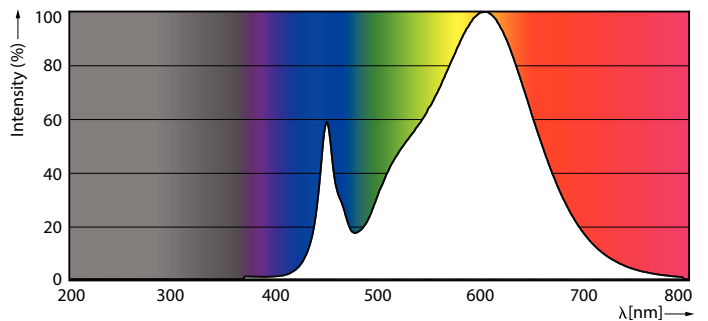

Spectral Power Distribution Colour