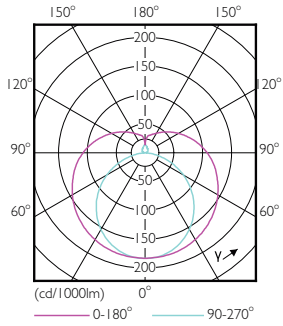

Mechanical and housing

Bulb Finish	Frosted
Bulb Material	Glass
Product Length	600 mm
Bulb Shape	Tube, double-ended

Approval and application

Energy Efficiency Class	E
Energy Saving Product	Yes
Approval Marks	RoHS compliance TUV CE marking KEMA Keur certificate

Dimensional drawing

Master LEDtube HF 600mm HE 8W 830 T5

Product	D1	D2	A1	A2	A3
Master LEDtube HF 600mm HE 8W 830 T5	15.5 mm	18.8 mm	549 mm	556.1 mm	563.2 mm

Photometric data

General Uniform Lighting
 TUBE 600 x 1 TUBE 600 HE 8W 830 1000lm
 Page 11

LEDtube 600mm 8W G5 830 1000lm

Spectral Power Distribution Colour

MASTER LEDtube InstantFit HF T5

Photometric data

LEDtube 600mm 8W G5 830 1000lm

Lifetime

LumenVsTc

LifetimeVsTc