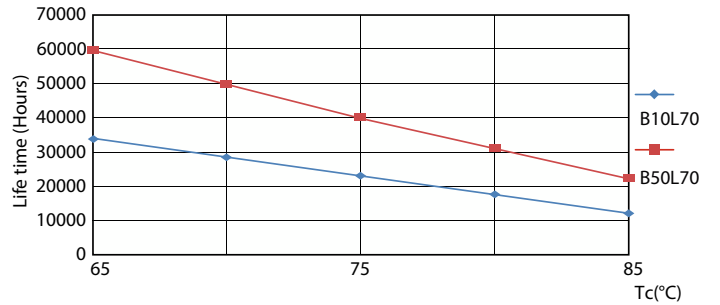

Product data

General information	
Cap-Base	G5 [G5]
EU RoHS compliant	Yes
Nominal Lifetime (Nom)	60000 h
Switching Cycle	50000X
Flux measurement reference	Sphere

Light technical	
Color Code	830 [CCT of 3000K]
Beam Angle (Nom)	200 °
Luminous Flux (Nom)	1000 lm
Color Designation	White (WH)
Correlated Color Temperature (Nom)	3000 K
Luminous Efficacy (rated) (Nom)	125.00 lm/W
Color Consistency	<6
Color Rendering Index (Nom)	80
LLMF At End Of Nominal Lifetime (Nom)	70 %

LEDtube 600mm 8W G5 830 1000lm

Spectral Power Distribution Colour

MASTER LEDtube InstantFit HF T5

Photometric data

LEDtube 600mm 8W G5 830 1000lm

Lifetime

LumenVsTc

LifetimeVsTc