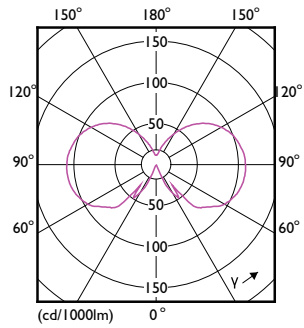

CorePro Glass LED bulbs

Photometric data

LEDbulb 60W E27 827 CL A60 ND