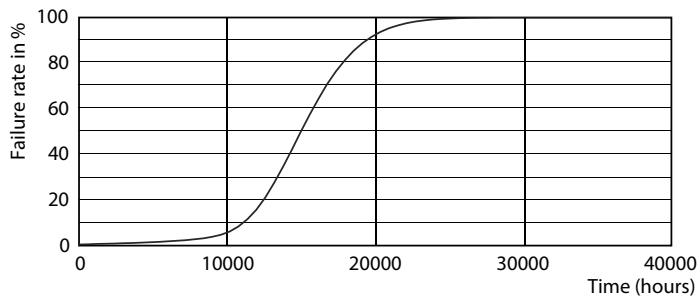

Lifetime

LEDbulb 60W E27 827 CL A60 ND