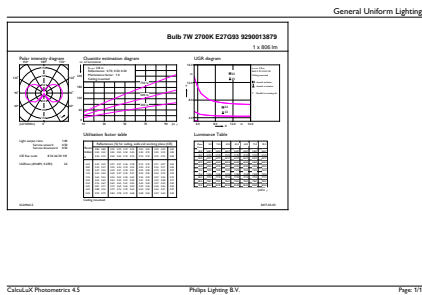

Order product name	CorePro LEDBulbND 7-60W E27 G93 827 CL G
EAN/UPC - Product	8719514346772
Order code	929001387992
Numerator - Quantity Per Pack	1
Numerator - Packs per outer box	6
Material Nr. (12NC)	929001387992
Net Weight (Piece)	0.070 kg

Dimensional drawing

CorePro LEDBulbND 7-60W E27 G93 827 CL G

Product	D	C
CorePro LEDBulbND 7-60W E27 G93 827 CL G	95 mm	140 mm

Photometric data

LEDbulb 60W E27 827 CL G93 ND

LEDbulb 60W E27 827 CL A60 ND

CorePro Glass LED bulbs