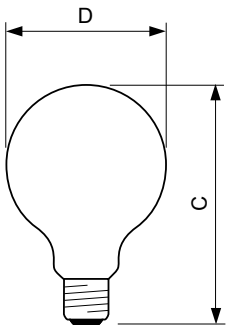

Product data

General information		Operating and electrical	
Cap-Base	E27 [E27]	Input Frequency	50 to 60 Hz
EU RoHS compliant	Yes	Power (Nom)	7 W
Nominal Lifetime (Nom)	15000 h	Lamp Current (Nom)	60 mA
Switching Cycle	20000X	Wattage Equivalent	60 W
Flux measurement reference	Sphere	Starting Time (Nom)	0.5 s
		Warm Up Time to 60% Light (Nom)	0.5 s
		Power Factor (Nom)	0.51
		Voltage (Nom)	220-240 V
Light technical		Temperature	
Color Code	827 [CCT of 2700K]	T-Case Maximum (Nom)	45 °C
Luminous Flux (Nom)	806 lm		
Color Designation	Warm White (WW)	Controls and dimming	
Correlated Color Temperature (Nom)	2700 K	Dimmable	No
Luminous Efficacy (rated) (Nom)	115.00 lm/W		
Color Consistency	<6	Mechanical and housing	
Color Rendering Index (Nom)	80	Bulb Finish	Clear
LLMF At End Of Nominal Lifetime (Nom)	70 %		

CorePro Glass LED bulbs

Bulb Shape	G93 [G 93mm]
Approval and application	
Energy Efficiency Class	E
Energy Consumption kWh/1000 h	7 kWh
EPREL Registration Number	400289
Product data	
Full product code	871951434677200

Dimensional drawing

CorePro LEDBulbND 7-60W E27 G93 827 CL G

Product	D	C
CorePro LEDBulbND 7-60W E27 G93 827 CL G	95 mm	140 mm

Photometric data

LEDbulb 60W E27 827 CL G93 ND

LEDbulb 60W E27 827 CL A60 ND

CorePro Glass LED bulbs