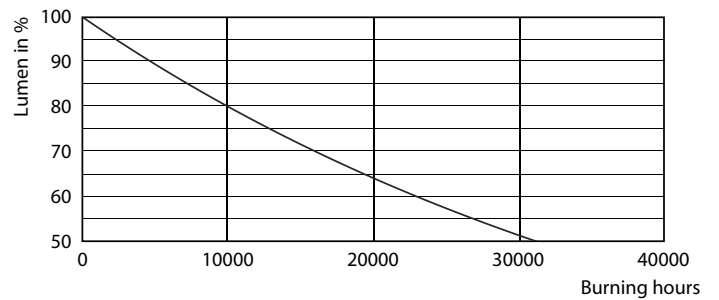

Product data

General information		Operating and electrical	
Cap-Base	E27 [E27]	Input Frequency	50 to 60 Hz
EU RoHS compliant	Yes	Power (Nom)	7 W
Nominal Lifetime (Nom)	15000 h	Lamp Current (Nom)	60 mA
Switching Cycle	20000X	Wattage Equivalent	60 W
Flux measurement reference	Sphere	Starting Time (Nom)	0.5 s
		Warm Up Time to 60% Light (Nom)	0.5 s
		Power Factor (Nom)	0.51
		Voltage (Nom)	220-240 V
Light technical		Temperature	
Color Code	827 [CCT of 2700K]	T-Case Maximum (Nom)	45 °C
Luminous Flux (Nom)	806 lm		
Color Designation	Warm White (WW)	Controls and dimming	
Correlated Color Temperature (Nom)	2700 K	Dimmable	No
Luminous Efficacy (rated) (Nom)	115.00 lm/W		
Color Consistency	<6	Mechanical and housing	
Color Rendering Index (Nom)	80	Bulb Finish	Clear
LLMF At End Of Nominal Lifetime (Nom)	70 %		

Photometric data

LEDbulb 60W E27 827 CL A60 ND

Lifetime

LEDbulb 60W E27 827 CL A60 ND

LEDbulb 60W E27 827 CL A60 ND