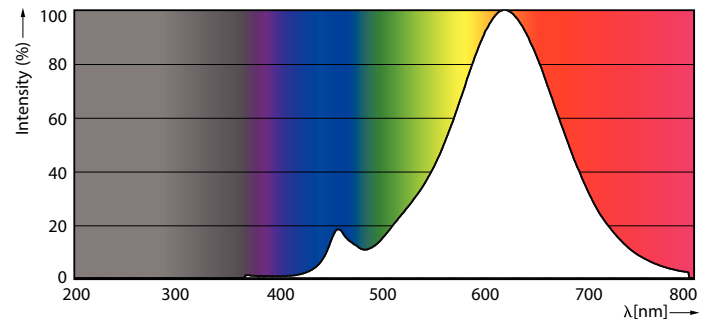

Product data

General information		Operating and electrical	
Cap-Base	E27 [E27]	Input Frequency	50 to 60 Hz
EU RoHS compliant	Yes	Power (Nom)	7 W
Nominal Lifetime (Nom)	15000 h	Lamp Current (Nom)	60 mA
Switching Cycle	20000X	Wattage Equivalent	60 W
Flux measurement reference	Sphere	Starting Time (Nom)	0.5 s
		Warm Up Time to 60% Light (Nom)	0.5 s
		Power Factor (Nom)	0.51
		Voltage (Nom)	220-240 V
Light technical		Temperature	
Color Code	827 [CCT of 2700K]	T-Case Maximum (Nom)	45 °C
Luminous Flux (Nom)	806 lm		
Color Designation	Warm White (WW)	Controls and dimming	
Correlated Color Temperature (Nom)	2700 K	Dimmable	No
Luminous Efficacy (rated) (Nom)	115.00 lm/W		
Color Consistency	<6	Mechanical and housing	
Color Rendering Index (Nom)	80	Bulb Finish	Clear
LLMF At End Of Nominal Lifetime (Nom)	70 %		

Dimensional drawing

CorePro LEDBulbND 7-60W E27 G93 827 CL G

Product	D	C
CorePro LEDBulbND 7-60W E27 G93 827 CL G	95 mm	140 mm

Photometric data

LEDbulb 60W E27 827 CL G93 ND

LEDbulb 60W E27 827 CL A60 ND

CorePro Glass LED bulbs