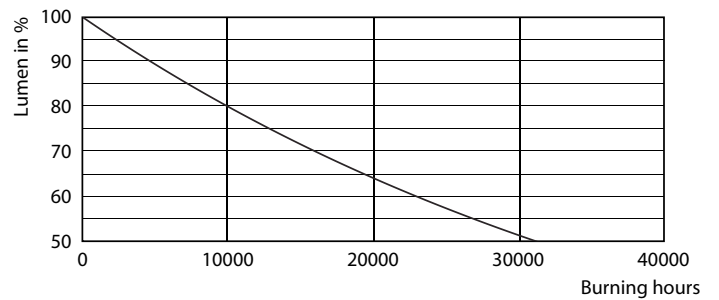

LEDbulb 60W E27 827 CL A60 ND