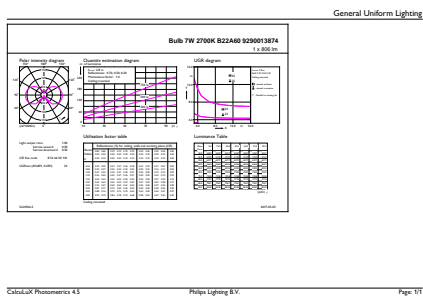

Photometric data

LEDbulb 60W B22 827 CL A60 ND