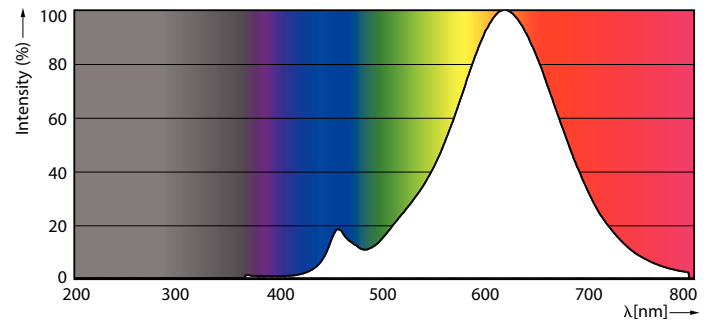

LEDbulb 60W E27 827 CL A60 ND