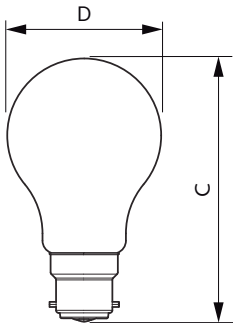

## CorePro Glass LED bulbs

|                                 |                 |
|---------------------------------|-----------------|
| Bulb Shape                      | A60 [ A 60mm]   |
| <b>Approval and application</b> |                 |
| Energy Efficiency Class         | E               |
| Energy Consumption kWh/1000 h   | 7 kWh           |
| EPREL Registration Number       | 387391          |
| <b>Product data</b>             |                 |
| Full product code               | 871951434673400 |

### Dimensional drawing

CorePro LEDBulbND 7-60W B22 A60 827 CL G

| Product                                  | D     | C      |
|--|-------|--------|
| CorePro LEDBulbND 7-60W B22 A60 827 CL G | 60 mm | 104 mm |