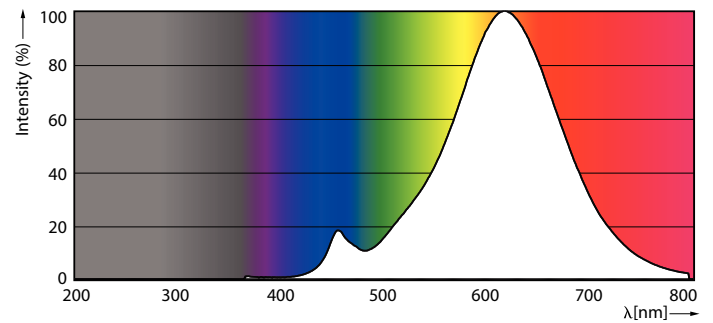

LEDbulb 60W E27 827 CL A60 ND