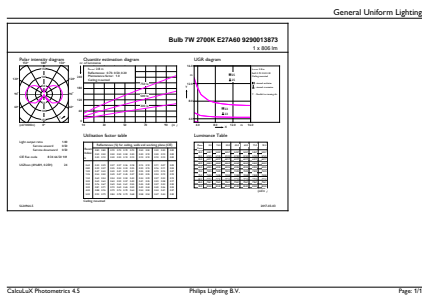

CorePro Glass LED bulbs

Bulb Shape	A60 [A 60mm]

Approval and application

Energy Efficiency Class	E
Energy Consumption kWh/1000 h	7 kWh
EPREL Registration Number	387390

Product data

Full product code	871951438003500
Order product name	CorePro LEDBulbND 7-60W E27 WW A60 CL G
	G

EAN/UPC - Product	8719514380035
Order code	929001387362
Numerator - Quantity Per Pack	1
Numerator - Packs per outer box	10
Material Nr. (12NC)	929001387362
Net Weight (Piece)	0.030 kg

Dimensional drawing

Product	D	C
CorePro LEDBulbND 7-60W E27 WW A60 CL G	60 mm	104 mm

CorePro LEDBulbND 7-60W E27 WW A60 CL G

Photometric data

LEDbulb 60W E27 827 CL A60 ND