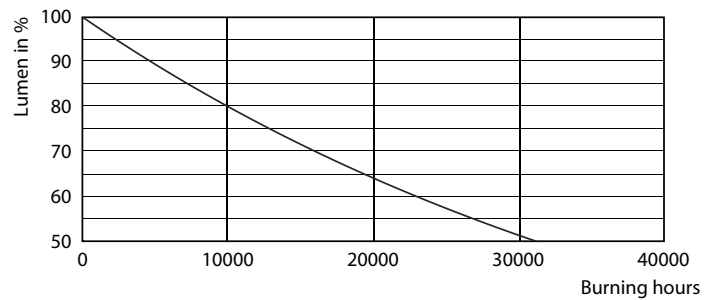

LEDbulb 60W E27 827 CL A60 ND