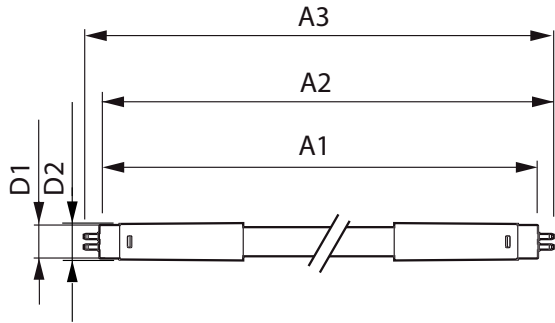

### Product data

General information	
Cap-Base	G5 [ G5]
EU RoHS compliant	Yes
Nominal Lifetime (Nom)	30000 h
Switching Cycle	50000X
Light technical	
Color Code	865 [ CCT of 6500K]
Beam Angle (Nom)	200 °
Luminous Flux (Nom)	2100 lm
Color Designation	Cool Daylight
Correlated Color Temperature (Nom)	6500 K
Luminous Efficacy (rated) (Nom)	131.00 lm/W
Color Consistency	<6
Color Rendering Index (Nom)	80
LLMF At End Of Nominal Lifetime (Nom)	70 %
Operating and electrical	
Input Frequency	50 to 60 Hz
Power (Nom)	16 W
Lamp Current (Max)	179 mA
Lamp Current (Min)	77 mA
Starting Time (Nom)	0.5 s

Warm Up Time to 60% Light (Nom)	0.5 s
Power Factor (Nom)	0.92
Voltage (Nom)	100-240 V
Temperature	
T-Ambient (Max)	45 °C
T-Ambient (Min)	-20 °C
T-Storage (Max)	65 °C
T-Storage (Min)	-40 °C
T-Case Maximum (Nom)	70 °C
Controls and dimming	
Dimmable	No
Mechanical and housing	
Product Length	1200 mm
Bulb Shape	Tube, double-ended
Approval and application	
Energy Saving Product	Yes
Approval Marks	CE marking RoHS compliance KEMA Keur certificate

## Dimensional drawing

CorePro LEDtube 1200mm 16W865 G5 I APR

Product	D1	D2	A1	A2	A3
CorePro LEDtube 1200mm 16W865 G5 I APR	15.8 mm	19 mm	1149 mm	1156.1 mm	1163.2 mm