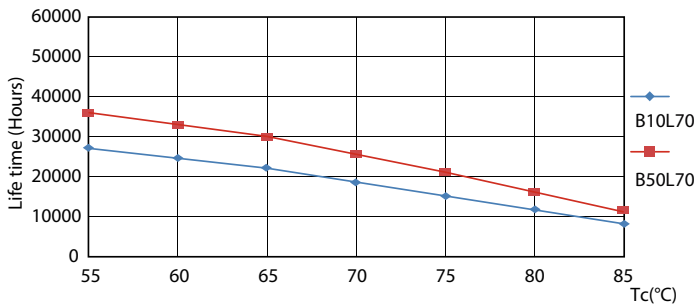

Product data

General information	
Cap-Base	G5 [G5]
EU RoHS compliant	Yes
Nominal Lifetime (Nom)	30000 h
Switching Cycle	50000X
Light technical	
Color Code	830 [CCT of 3000K]
Beam Angle (Nom)	200 °
Luminous Flux (Nom)	2000 lm
Color Designation	White (WH)
Correlated Color Temperature (Nom)	3000 K
Luminous Efficacy (rated) (Nom)	115.00 lm/W
Color Consistency	<6
Color Rendering Index (Nom)	80
LLMF At End Of Nominal Lifetime (Nom)	70 %
Operating and electrical	
Input Frequency	50 to 60 Hz
Power (Nom)	16 W

ESSENTIAL LEDtube 16W G5 830 APR

Essential LED tubes T5 Mains

Photometric data

ESSENTIAL LEDtube 16W G5 830 APR

Lifetime

ESSENTIAL LEDtube 8-16W G5 830-865 APR

ESSENTIAL LEDtube 8-16W G5 830-865 APR

ESSENTIAL LEDtube 8-16W G5 830-865 APR