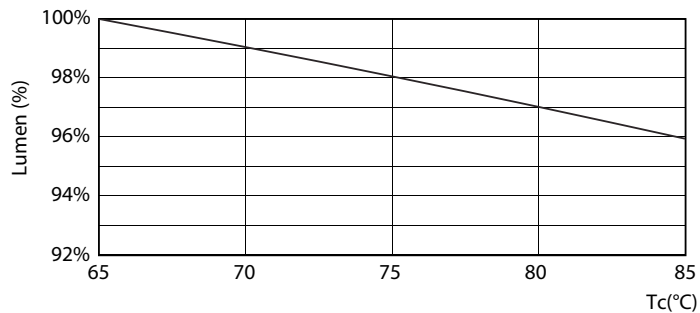

Essential LED tubes T5 Mains

Lifetime

ESSENTIAL LEDtube 16W G5 830-865 APR