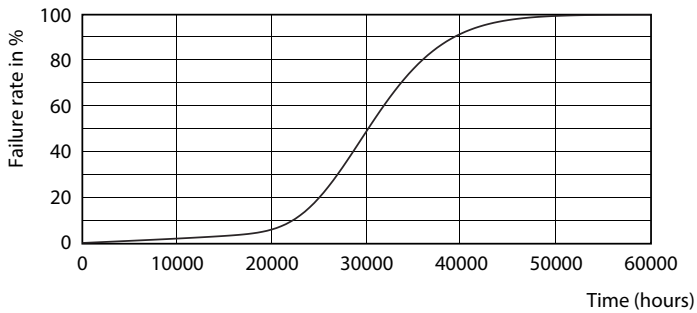

ESSENTIAL LEDtube 16W G5 830 APR

Essential LED tubes T5 Mains

Photometric data

ESSENTIAL LEDtube 16W G5 830 APR

Lifetime

ESSENTIAL LEDtube 8-16W G5 830-865 APR

ESSENTIAL LEDtube 8-16W G5 830-865 APR

ESSENTIAL LEDtube 8-16W G5 830-865 APR