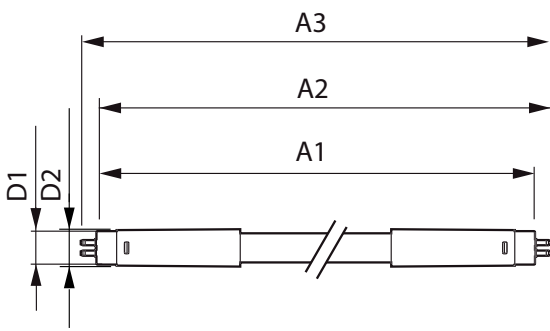

Product data

General information	
Cap-Base	G5 [G5]
EU RoHS compliant	Yes
Nominal Lifetime (Nom)	30000 h
Switching Cycle	50000X
Light technical	
Color Code	830 [CCT of 3000K]
Beam Angle (Nom)	200 °
Luminous Flux (Nom)	2000 lm
Color Designation	White (WH)
Correlated Color Temperature (Nom)	3000 K
Luminous Efficacy (rated) (Nom)	115.00 lm/W
Color Consistency	<6
Color Rendering Index (Nom)	80
LLMF At End Of Nominal Lifetime (Nom)	70 %
Operating and electrical	
Input Frequency	50 to 60 Hz
Power (Nom)	16 W

Lamp Current (Max)	175 mA
Lamp Current (Min)	70 mA
Starting Time (Nom)	0.5 s
Warm Up Time to 60% Light (Nom)	0.5 s
Power Factor (Nom)	0.92
Voltage (Nom)	100-240 V
Temperature	
T-Ambient (Max)	45 °C
T-Ambient (Min)	-20 °C
T-Storage (Max)	65 °C
T-Storage (Min)	-40 °C
T-Case Maximum (Nom)	70 °C
Controls and dimming	
Dimmable	No
Mechanical and housing	
Product Length	1200 mm

Essential LED tubes T5 Mains

Bulb Shape	Tube, double-ended
Approval and application	
Energy Saving Product	Yes
Approval Marks	CE marking RoHS compliance KEMA Keur certificate
Energy Consumption kWh/1000 h	- kWh
Product data	
Full product code	871869673416200

Dimensional drawing

CorePro LEDtube 1200mm 16W830 G5 I MX

Product	D1	D2	A1	A2	A3
CorePro LEDtube 1200mm 16W830 G5 I MX	15.8 mm	19 mm	1149 mm	1156.1 mm	1163.2 mm

Photometric data

ESSENTIAL LEDtube 16W G5 830 APR