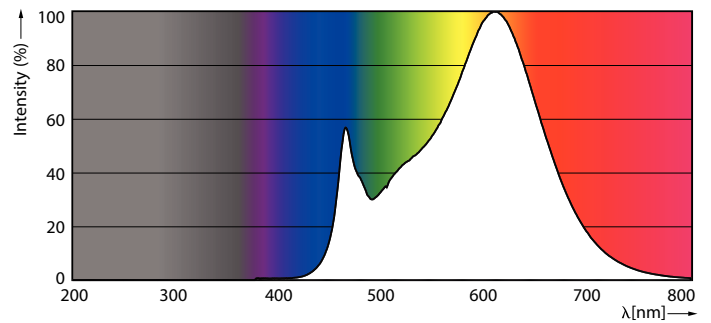

ESSENTIAL LEDtube 16W G5 830 APR