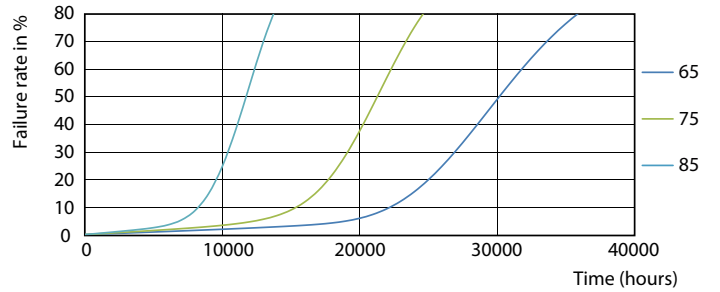

ESSENTIAL LEDtube 16W G5 830 APR

Essential LED tubes T5 Mains

Photometric data

ESSENTIAL LEDtube 16W G5 830 APR

Lifetime

ESSENTIAL LEDtube 8-16W G5 830-865 APR

ESSENTIAL LEDtube 8-16W G5 830-865 APR

ESSENTIAL LEDtube 8-16W G5 830-865 APR