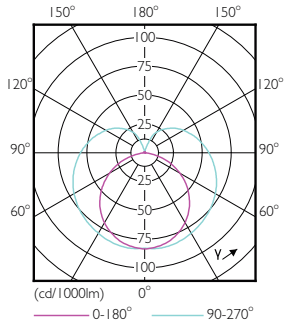

Essential LED tubes T5 Mains

Photometric data

ESSENTIAL LEDtube 16W G5 830 APR