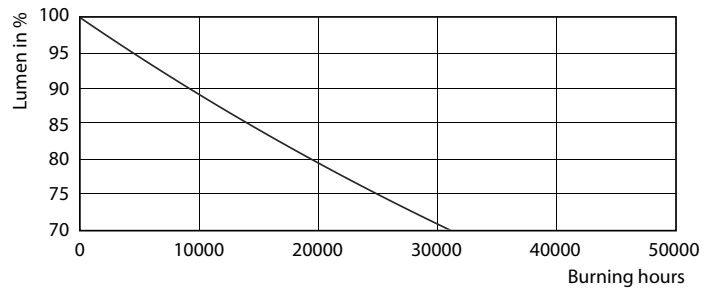

Product data

General information	
Cap-Base	G5 [G5]
EU RoHS compliant	Yes
Nominal Lifetime (Nom)	30000 h
Switching Cycle	50000X
Light technical	
Color Code	830 [CCT of 3000K]
Beam Angle (Nom)	200 °
Luminous Flux (Nom)	2000 lm
Color Designation	White (WH)
Correlated Color Temperature (Nom)	3000 K
Luminous Efficacy (rated) (Nom)	115.00 lm/W
Color Consistency	<6
Color Rendering Index (Nom)	80
LLMF At End Of Nominal Lifetime (Nom)	70 %
Operating and electrical	
Input Frequency	50 to 60 Hz
Power (Nom)	16 W

ESSENTIAL LEDtube 16W G5 830 APR

Essential LED tubes T5 Mains

Photometric data

ESSENTIAL LEDtube 16W G5 830 APR

Lifetime

ESSENTIAL LEDtube 8-16W G5 830-865 APR

ESSENTIAL LEDtube 8-16W G5 830-865 APR

ESSENTIAL LEDtube 8-16W G5 830-865 APR