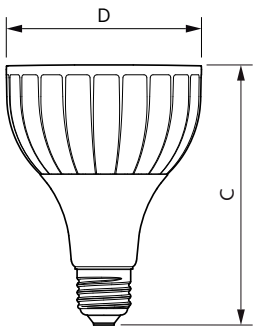

## Dimensional drawing

Master LED PAR30L 40W 30D 830 CN

Product	D	C
Master LED PAR30L 40W 30D 830 CN	95.5 mm	129 mm