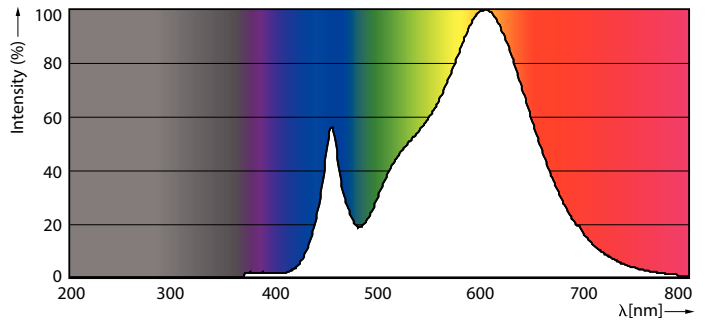

LEDspot MAS 41W E27 PAR30L 830 30D ND

LEDspot MAS 41W E27 PAR30L 830 30D ND