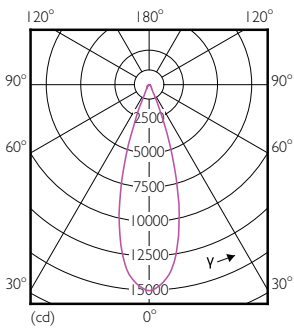

Photometric data

LEDspot MAS 41W E27 PAR30L 830 30D ND