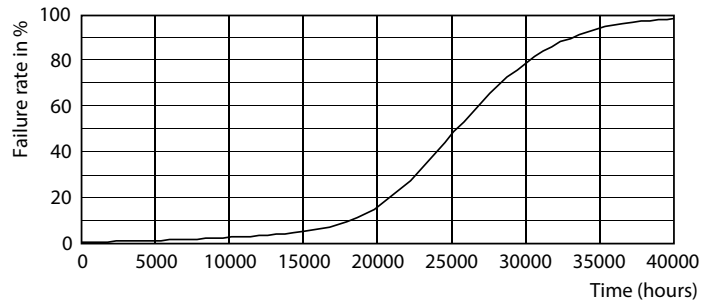

Product data

General information	
Cap-Base	E27 [E27]
EU RoHS compliant	Yes
Nominal Lifetime (Nom)	25000 h
Switching Cycle	50000X
Technical Type	40-70W
Light technical	
Color Code	840 [CCT of 4000K]
Beam Angle (Nom)	15 °
Luminous Flux (Nom)	4200 lm
Luminous Intensity (Nom)	42000 cd
Color Designation	Cool White (CW)
Correlated Color Temperature (Nom)	4000 K
Luminous Efficacy (rated) (Nom)	105.00 lm/W
Color Consistency	<6
Color Rendering Index (Nom)	82
LLMF At End Of Nominal Lifetime (Nom)	70 %

Product	D	C
Master LED PAR30L 40W 15D 840 CN	95.5 mm	129 mm

Photometric data

LEDspot E27 PAR30L 35W 4000K

LEDspot E27 PAR30L 35W 4000K

MASTER LEDspot PAR High Lumen

Lifetime

LEDspot E27 PAR30L 35W 4000K

LEDspot E27 PAR30L 35W 4000K