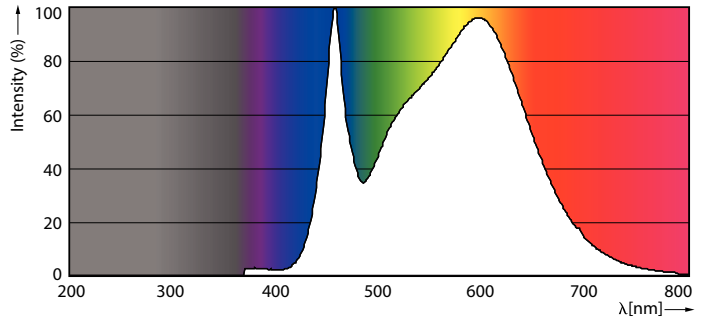

LEDspot E27 PAR30L 35W 4000K