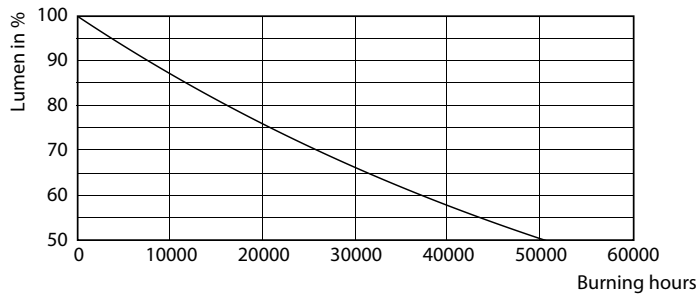

Product data

General information	
Cap-Base	E27 [E27]
EU RoHS compliant	Yes
Nominal Lifetime (Nom)	25000 h
Switching Cycle	50000X
Technical Type	40-70W
Light technical	
Color Code	840 [CCT of 4000K]
Beam Angle (Nom)	15 °
Luminous Flux (Nom)	4200 lm
Luminous Intensity (Nom)	42000 cd
Color Designation	Cool White (CW)
Correlated Color Temperature (Nom)	4000 K
Luminous Efficacy (rated) (Nom)	105.00 lm/W
Color Consistency	<6
Color Rendering Index (Nom)	82
LLMF At End Of Nominal Lifetime (Nom)	70 %

Product	D	C
Master LED PAR30L 40W 15D 840 CN	95.5 mm	129 mm

Photometric data

LEDspot E27 PAR30L 35W 4000K

LEDspot E27 PAR30L 35W 4000K

MASTER LEDspot PAR High Lumen

Lifetime

LEDspot E27 PAR30L 35W 4000K

LEDspot E27 PAR30L 35W 4000K