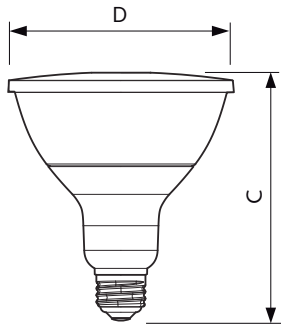

LED PAR38

Order code	929001369804
Numerator - Quantity Per Pack	1
Numerator - Packs per outer box	6
Material Nr. (12NC)	929001369804

Net Weight (Piece)	0.425 kg

Dimensional drawing

17PAR38/EXPERTCOLOR/S8/940/DIM/120V

Product	D	C
17PAR38/EXPERTCOLOR/S8/940/DIM/120V	120.7 mm	134.6 mm