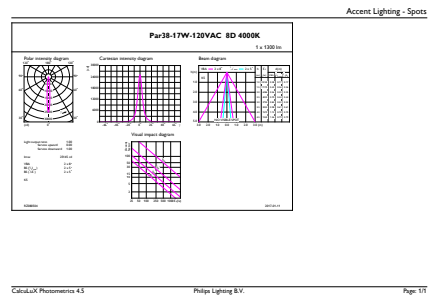

PAR38 120V 17-100W 1200lm 8D 4000K E26 D