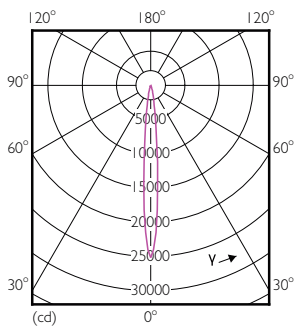

Product data

General information	
Cap-Base	E26 [Single Contact Medium Screw]
EU RoHS compliant	Yes
Nominal Lifetime (Nom)	40000 h
Switching Cycle	50000X
Technical Type	17-100W
Light technical	
Color Code	940 [CCT of 4000K]
Beam Angle (Nom)	8 °
Luminous Flux (Nom)	1300 lm
Luminous Intensity (Nom)	25000 cd
Color Designation	Cool White (CW)
Correlated Color Temperature (Nom)	4000 K
Luminous Efficacy (rated) (Nom)	76.47 lm/W
Color Consistency	<6
Color Rendering Index (Nom)	95
LLMF At End Of Nominal Lifetime (Nom)	70 %
Operating and electrical	
Input Frequency	60 Hz
Power (Nom)	17 W
Lamp Current (Nom)	170 mA
Wattage Equivalent	100 W

17PAR38/EXPERTCOLOR/S8/940/DIM/120V

Product	D	C
17PAR38/EXPERTCOLOR/S8/940/DIM/120V	120.7 mm	134.6 mm

Photometric data

PAR38 17-120W 1250lm 25D 4000K E26 D

PAR38 120V 17-100W 1200lm 8D 4000K E26 D

PAR38 17W 1300lm 8D 4000K E26