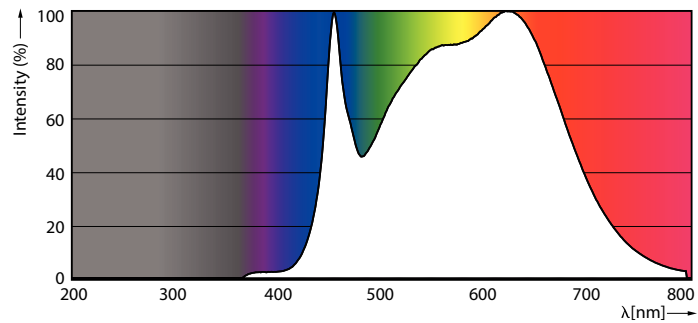

Photometric data

PAR38 17-120W 1250lm 25D 4000K E26 D