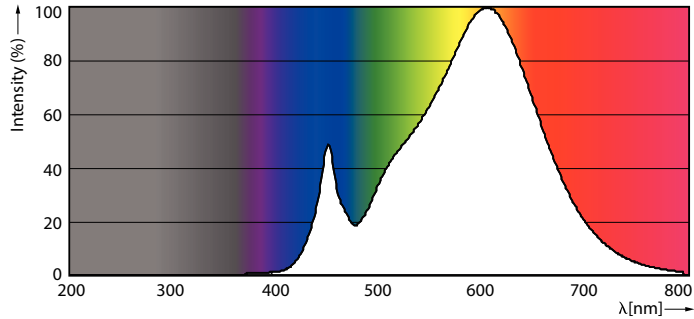

LEDlinear 7,5W R7S 830