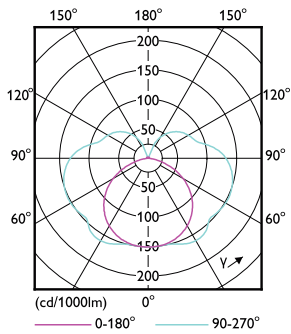

LEDlinear 7,5W R7S 830

LEDlinear 7,5W R7S