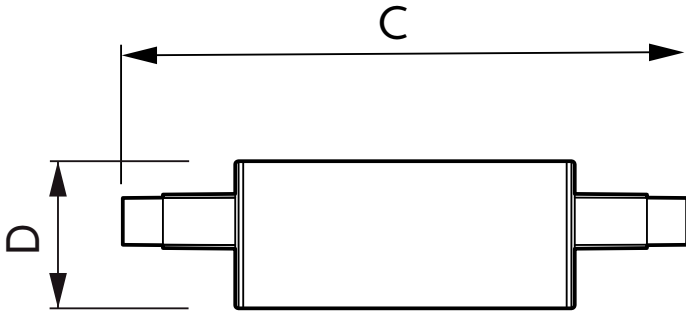

### Product data

General information		Power Factor (Nom)	
Cap-Base	R7S [ R7s]		0.5
EU RoHS compliant	Yes	Voltage (Nom)	120 V
Nominal Lifetime (Nom)	15000 h	<b>Temperature</b>	
Switching Cycle	50000X	T-Case Maximum (Nom)	100 °C
Technical Type	7.5-100W	<b>Controls and dimming</b>	
<b>Light technical</b>		Dimmable	No
Color Code	830 [ CCT of 3000K]	<b>Mechanical and housing</b>	
Luminous Flux (Nom)	800 lm	Bulb Finish	Clear
Color Designation	White (WH)	Bulb Material	Plastic
Correlated Color Temperature (Nom)	3000 K	Bulb Shape	Others
Luminous Efficacy (rated) (Nom)	106.00 lm/W	<b>Approval and application</b>	
Color Consistency	<6	Suitable For Accent Lighting	No
Color Rendering Index (Nom)	80	Energy Certifications	No
LLMF At End Of Nominal Lifetime (Nom)	70 %	<b>Product data</b>	
<b>Operating and electrical</b>		Order product name	7.5R7S/PER/830/ND/120V 4/1BC
Input Frequency	60 Hz	EAN/UPC - Product	046677471941
Power (Nom)	7.5 W	Order code	929001357525
Lamp Current (Nom)	115 mA	Numerator - Quantity Per Pack	1
Wattage Equivalent	100 W	Numerator - Packs per outer box	4
Starting Time (Nom)	0.5 s		
Warm Up Time to 60% Light (Nom)	0.5 s		

## Dimensional drawing

7.5R7S/PER/830/ND/120V 4/1BC

Product	D	C
7.5R7S/PER/830/ND/120V 4/1BC	29 mm	79 mm