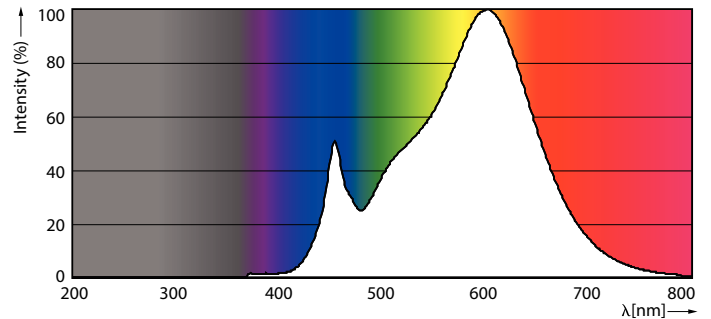

LEDspot PAR30L E27 3000K 30D

LEDspot PAR30L E27 3000K 30D