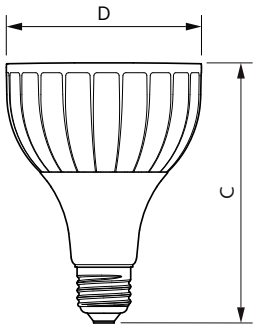

MASTER LEDspot PAR High Lumen

Energy Consumption kWh/1000 h	32 kWh
Product data	
Full product code	694793913385700
Order product name	Master LED PAR30L 32W 30D 830 CN
EAN/UPC - Product	6947939133857
Order code	929001354710

Numerator - Quantity Per Pack	1
Numerator - Packs per outer box	6
Material Nr. (12NC)	929001354710
Net Weight (Piece)	0.410 kg

Dimensional drawing

Master LED PAR30L 32W 30D 830 CN

Product	D	C
Master LED PAR30L 32W 30D 830 CN	95.5 mm	129 mm