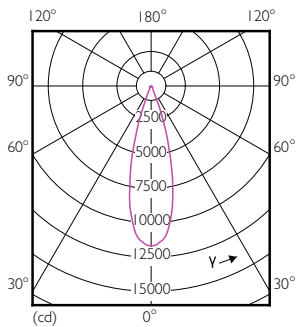

Photometric data

LEDspot PAR30L E27 3000K 30D