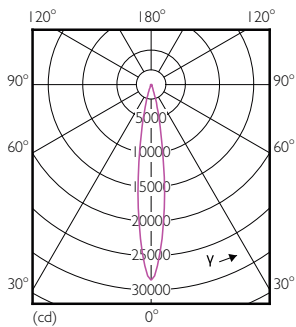

Photometric data

LEDspot PAR30L E27 32W 4000K 15D