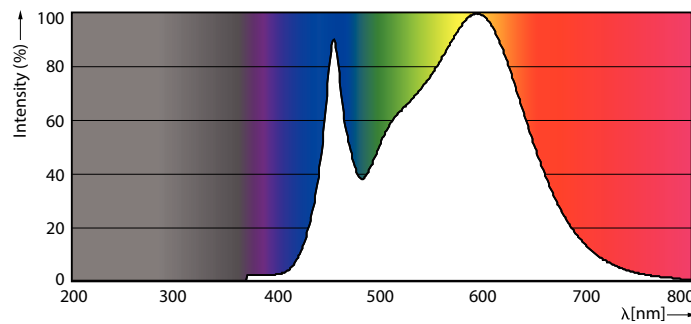

LEDspot PAR30L E27 32W 4000K 15D