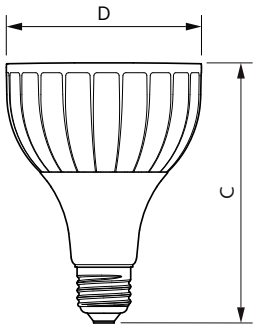

MASTER LEDspot PAR High Lumen

Energy Consumption kWh/1000 h	32 kWh
Product data	
Full product code	694793913379600
Order product name	Master LED PAR30L 32W 15D 840 CN
EAN/UPC - Product	6947939133796
Order code	929001354410

Numerator - Quantity Per Pack	1
Numerator - Packs per outer box	6
Material Nr. (12NC)	929001354410
Net Weight (Piece)	0.410 kg

Dimensional drawing

Master LED PAR30L 32W 15D 840 CN

Product	D	C
Master LED PAR30L 32W 15D 840 CN	95.5 mm	129 mm