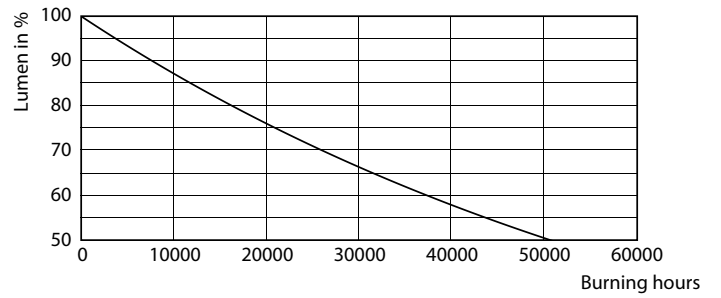

Product data

General information	
Cap-Base	E27 [E27]
EU RoHS compliant	Yes
Nominal Lifetime (Nom)	25000 h
Switching Cycle	50000X
Technical Type	32-50W
Light technical	
Color Code	840 [CCT of 4000K]
Beam Angle (Nom)	15 °
Luminous Flux (Nom)	3000 lm
Color Designation	Cool White (CW)
Correlated Color Temperature (Nom)	4000 K
Luminous Efficacy (rated) (Nom)	93.00 lm/W
Color Consistency	<6
Color Rendering Index (Nom)	82
LLMF At End Of Nominal Lifetime (Nom)	70 %
Operating and electrical	
Input Frequency	50 to 60 Hz

Photometric data

LEDspot PAR30L E27 32W 4000K 15D

LEDspot PAR30L E27 4000K 15D

LEDspot PAR30L E27 32W 4000K 15D

MASTER LEDspot PAR High Lumen

Lifetime

LEDspot MAS 37W E27 PAR30L 830 15D ND

LEDspot MAS 37W E27 PAR30L 830 15D ND