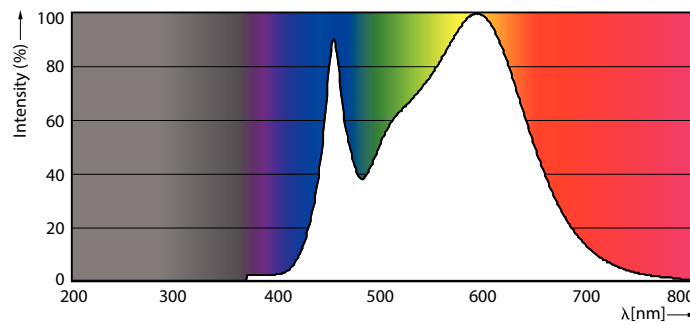

LEDspot PAR30L E27 32W 4000K 15D