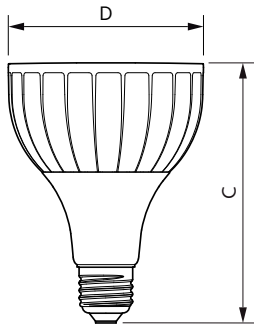

MASTER LEDspot PAR High Lumen

Energy Consumption kWh/1000 h	32 kWh
Product data	
Full product code	871869673140600
Order product name	Master LED PAR30L 32W 15D 840
EAN/UPC - Product	8718696731406
Order code	929001354408

Numerator - Quantity Per Pack	1
Numerator - Packs per outer box	6
Material Nr. (12NC)	929001354408
Net Weight (Piece)	0.410 kg

Dimensional drawing

Master LED PAR30L 32W 15D 840

Product	D	C
Master LED PAR30L 32W 15D 840	95.5 mm	129 mm