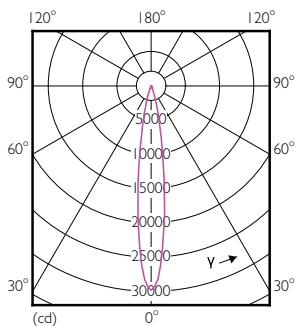

LEDspot PAR30L E27 3000K 15D