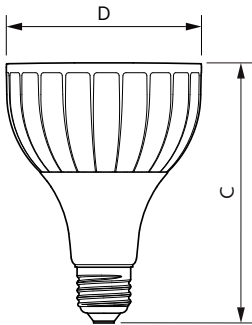

### Product data

General information	
Cap-Base	E27 [ E27]
EU RoHS compliant	Yes
Nominal Lifetime (Nom)	25000 h
Switching Cycle	50000X
Technical Type	32-50W
Light technical	
Color Code	830 [ CCT of 3000K]
Beam Angle (Nom)	15°
Luminous Flux (Nom)	3000 lm
Color Designation	White (WH)
Correlated Color Temperature (Nom)	3000 K
Luminous Efficacy (rated) (Nom)	93.00 lm/W
Color Consistency	<6
Color Rendering Index (Nom)	82
LLMF At End Of Nominal Lifetime (Nom)	70 %
Operating and electrical	
Input Frequency	50 to 60 Hz

Power (Nom)	32 W
Lamp Current (Nom)	160 mA
Wattage Equivalent	50 W
Starting Time (Nom)	0.5 s
Warm Up Time to 60% Light (Nom)	0.5 s
Power Factor (Nom)	0.9
Voltage (Nom)	220-240 V
Temperature	
T-Case Maximum (Nom)	79 °C
Controls and dimming	
Dimmable	No
Mechanical and housing	
Bulb Shape	PAR30L [ PAR 3.75 inch/95mm Long]
Approval and application	
Suitable For Accent Lighting	Yes

## Dimensional drawing

Master LED PAR30L 32W 15D 830 CN

Product	D	C
Master LED PAR30L 32W 15D 830 CN	95.5 mm	129 mm