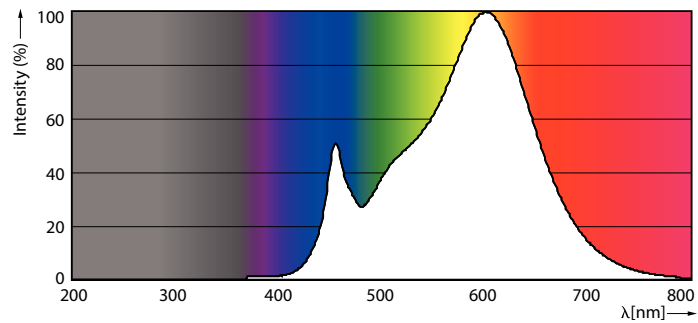

Photometric data

LEDspot PAR30L E27 3000K 15D