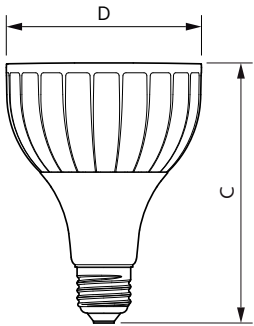

Order code	929001353810
Numerator - Quantity Per Pack	1
Numerator - Packs per outer box	6
Material Nr. (12NC)	929001353810
Net Weight (Piece)	0.410 kg

Dimensional drawing

Master LED PAR30L 20W 15D 830 CN

Product	D	C
Master LED PAR30L 20W 15D 830 CN	95.5 mm	129 mm

Photometric data

LEDspot MAS 20W E27 PAR30L 830 15D ND

LEDspot MAS 20W E27 PAR30L 830 15D ND

LEDspot MAS 20W E27 PAR30L 830 15D ND

MASTER LEDspot PAR High Lumen