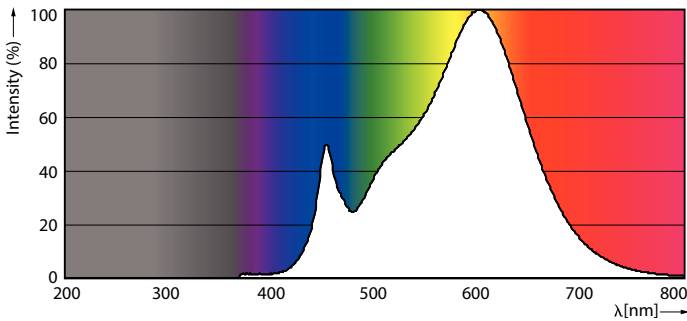

LEDspot MAS 20W E27 PAR30L 830 15D ND

LEDspot MAS 20W E27 PAR30L 830 15D ND