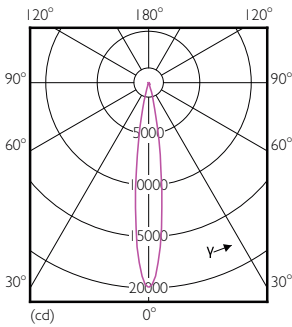

Product data

General information	
Cap-Base	E27 [E27]
EU RoHS compliant	Yes
Nominal Lifetime (Nom)	25000 h
Switching Cycle	50000X
Technical Type	20-35W
Light technical	
Color Code	830 [CCT of 3000K]
Beam Angle (Nom)	15 °
Luminous Flux (Nom)	1800 lm
Luminous Intensity (Nom)	18000 cd
Color Designation	White (WH)
Correlated Color Temperature (Nom)	3000 K
Luminous Efficacy (rated) (Nom)	90.00 lm/W
Color Consistency	<6
Color Rendering Index (Nom)	82
LLMF At End Of Nominal Lifetime (Nom)	70 %

Order code	929001353810
Numerator - Quantity Per Pack	1
Numerator - Packs per outer box	6
Material Nr. (12NC)	929001353810
Net Weight (Piece)	0.410 kg

Dimensional drawing

Master LED PAR30L 20W 15D 830 CN

Product	D	C
Master LED PAR30L 20W 15D 830 CN	95.5 mm	129 mm

Photometric data

LEDspot MAS 20W E27 PAR30L 830 15D ND

LEDspot MAS 20W E27 PAR30L 830 15D ND

LEDspot MAS 20W E27 PAR30L 830 15D ND

MASTER LEDspot PAR High Lumen