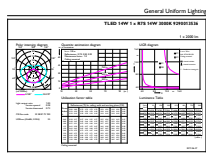

CorePro LEDlinear MV

Numerator - Quantity Per Pack	1
Numerator - Packs per outer box	10
Material Nr. (12NC)	929001353602

Net Weight (Piece)	0.095 kg

Dimensional drawing

C

Product	D	C
CorePro LED linear D 14-120W R7S 118 830	29 mm	118 mm

CorePro LED linear D 14-120W R7S 118 830

Photometric data