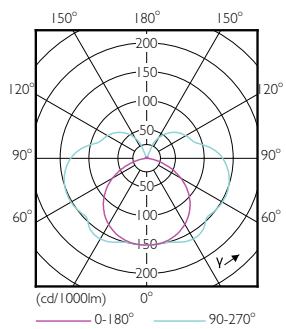

CorePro LEDlinearMV 14-120W R7S 830 D

CorePro LEDlinearMV 14-120W R7S 830 D

CorePro LEDlinearMV 14-120W R7S 830 D