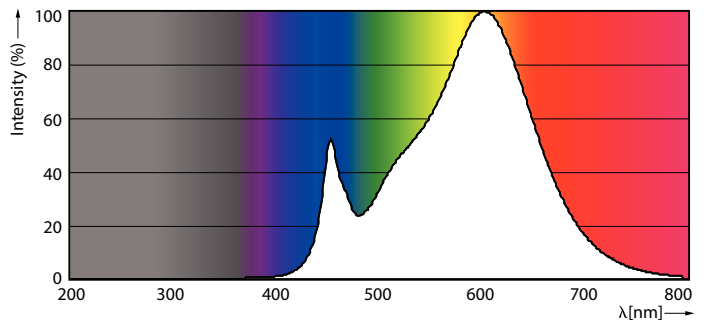

CorePro LEDlinear MV

Numerator - Quantity Per Pack	1
Numerator - Packs per outer box	10
Material Nr. (12NC)	929001353602

Net Weight (Piece)	0.095 kg

Dimensional drawing

C

Product	D	C
CorePro LED linear D 14-120W R7S 118 830	29 mm	118 mm

CorePro LED linear D 14-120W R7S 118 830

Photometric data