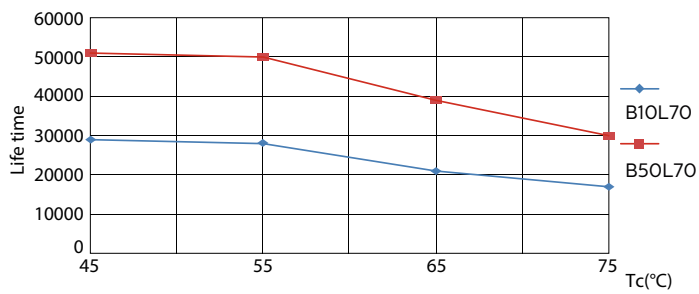

Product data

General information		Operating and electrical	
Cap-Base	G5 [G5]	Input Frequency	40000-75000 Hz
EU RoHS compliant	Yes	Power (Nom)	36 W
Nominal Lifetime (Nom)	60000 h	Lamp Current (Max)	750 mA
Switching Cycle	50000X	Lamp Current (Min)	550 mA
Flux measurement reference	Sphere	Starting Time (Nom)	0.5 s
		Warm Up Time to 60% Light (Nom)	0.5 s
		Power Factor (Nom)	0.9
		Voltage (Nom)	65-75 V
Light technical		Temperature	
Color Code	865 [CCT of 6500K]	T-Ambient (Max)	45 °C
Beam Angle (Nom)	160 °	T-Ambient (Min)	-20 °C
Luminous Flux (Nom)	5600 lm	T-Storage (Max)	65 °C
Color Designation	Cool Daylight	T-Storage (Min)	-40 °C
Correlated Color Temperature (Nom)	6500 K	T-Case Maximum (Nom)	75 °C
Luminous Efficacy (rated) (Nom)	155.00 lm/W		
Color Consistency	<6		
Color Rendering Index (Nom)	80		
LLMF At End Of Nominal Lifetime (Nom)	70 %		

LEDtube 1500mm 36W G5 865 5600lm

MASTER LEDtube InstantFit HF T5

Photometric data

LEDtube 1200mm 26W G5

Lifetime

LEDtube 1500mm 36W G5 5600lm

LEDtube 1500mm 36W G5 5600lm

LEDtube 1500mm 36W G5 5600lm