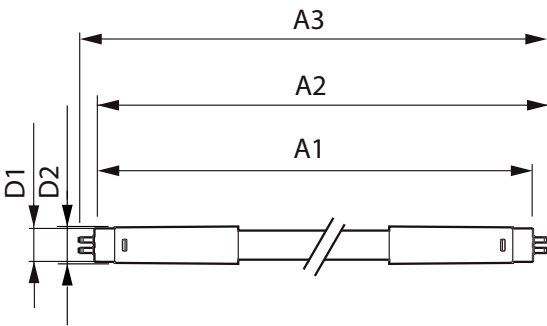

MASTER LEDtube InstantFit HF T5

Controls and dimming

Dimmable	No
----------	----

Mechanical and housing

Bulb Finish	Frosted
Bulb Material	Plastic
Product Length	1500 mm
Bulb Shape	Tube, double-ended

Approval and application

Dimensional drawing

Master LEDtube HF 1500mm UO 36W 865 T5

Product	D1	D2	A1	A2	A3
Master LEDtube HF 1500mm UO 36W 865 T5	15.2 mm	21 mm	1447.8 mm	1454.9 mm	1462 mm

Photometric data

LEDtube 1500mm 36W G5 865 5600lm