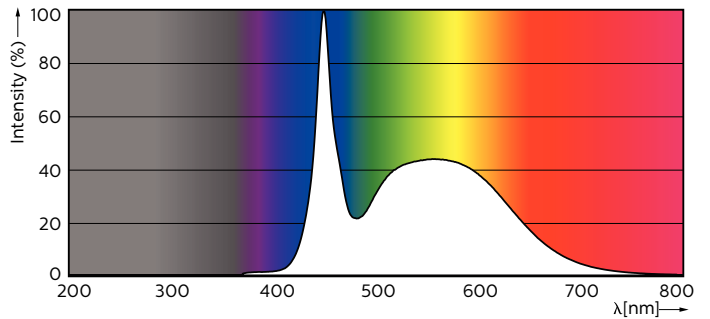

LEDtube 1500mm 36W G5 865 5600lm

LEDtube 1500mm 36W G5 865 5600lm