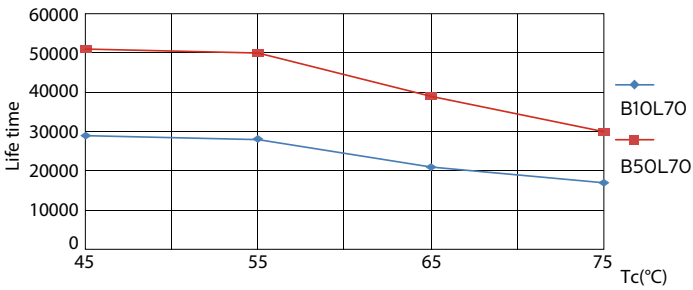

Product data

General information		Operating and electrical	
Cap-Base	G5 [G5]	Input Frequency	40000-75000 Hz
EU RoHS compliant	Yes	Power (Nom)	36 W
Nominal Lifetime (Nom)	60000 h	Lamp Current (Max)	750 mA
Switching Cycle	50000X	Lamp Current (Min)	550 mA
Flux measurement reference	Sphere	Starting Time (Nom)	0.5 s
		Warm Up Time to 60% Light (Nom)	0.5 s
		Power Factor (Nom)	0.9
		Voltage (Nom)	65-75 V
Light technical		Temperature	
Color Code	830 [CCT of 3000K]	T-Ambient (Max)	45 °C
Beam Angle (Nom)	160 °	T-Ambient (Min)	-20 °C
Luminous Flux (Nom)	5200 lm	T-Storage (Max)	65 °C
Color Designation	White (WH)	T-Storage (Min)	-40 °C
Correlated Color Temperature (Nom)	3000 K	T-Case Maximum (Nom)	75 °C
Luminous Efficacy (rated) (Nom)	144.00 lm/W		
Color Consistency	<6		
Color Rendering Index (Nom)	80		
LLMF At End Of Nominal Lifetime (Nom)	70 %		

LEDtube 1200mm 26W G5

LEDtube 1500mm 36W G5 830 5200lm

MASTER LEDtube InstantFit HF T5

Photometric data

SDPO_MLEDGA_0039-Spectral Power distribution

Lifetime

LEDtube 1500mm 36W G5 5600lm

LEDtube 1500mm 36W G5 5600lm