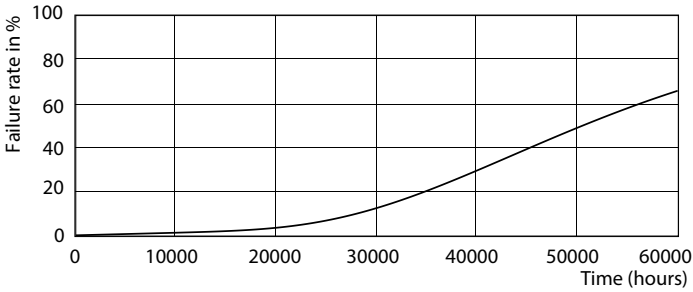

LEDtube 1200mm 26W G5

LEDtube 1500mm 36W G5 830 5200lm

MASTER LEDtube InstantFit HF T5

Photometric data

SDPO_MLEDGA_0039-Spectral Power distribution

Lifetime

LEDtube 1500mm 36W G5 5600lm

LEDtube 1500mm 36W G5 5600lm