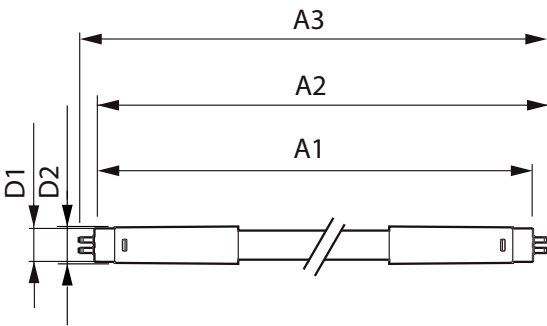

MASTER LEDtube InstantFit HF T5

Controls and dimming

Dimmable	No

Mechanical and housing

Bulb Finish	Frosted
Bulb Material	Plastic
Product Length	1500 mm
Bulb Shape	Tube, double-ended

Approval and application

Energy Efficiency Class	E
Energy Saving Product	Yes
Approval Marks	RoHS compliance TUV CE marking KEMA Keur certificate

Energy Consumption kWh/1000 h	36 kWh
EPREL Registration Number	415181

Product data

Full product code	871869670599500
Order product name	Master LEDtube HF 1500mm UO 36W 830 T5
EAN/UPC - Product	8718696705995
Order code	929001346102
Numerator - Quantity Per Pack	1
Numerator - Packs per outer box	10
Material Nr. (12NC)	929001346102
Net Weight (Piece)	0.170 kg

Dimensional drawing

Master LEDtube HF 1500mm UO 36W 830 T5

Product	D1	D2	A1	A2	A3
Master LEDtube HF 1500mm UO 36W 830 T5	15.2 mm	21 mm	1447.8 mm	1454.9 mm	1462 mm

Photometric data