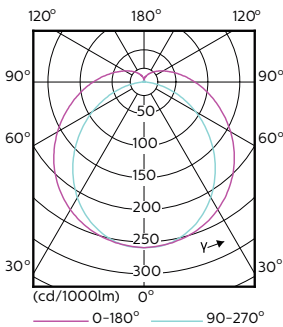

LEDtube 1200mm 26W G5

LEDtube 1500mm 36W G5 830 5200lm