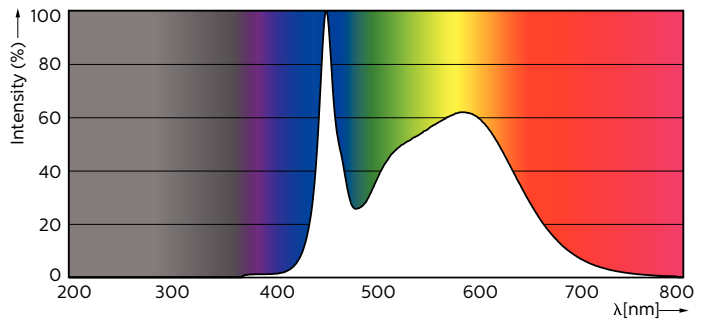

LEDtube PRO 1200mm 14W G13 850 2100lm