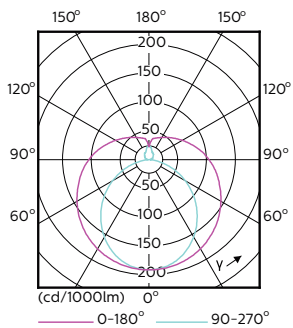

Dimensional drawing

14T8/COR/48-850/IF21/G/DIM 10/1

Product	D1	D2	A1	A2	A3
14T8/COR/48-850/IF21/G/DIM 10/1	25.7 mm	28 mm	1198 mm	1205 mm	1212 mm

Photometric data

LEDtube 1200mm 17W G13 2100lm

LEDtube PRO 1200mm 14W G13 850 2100lm