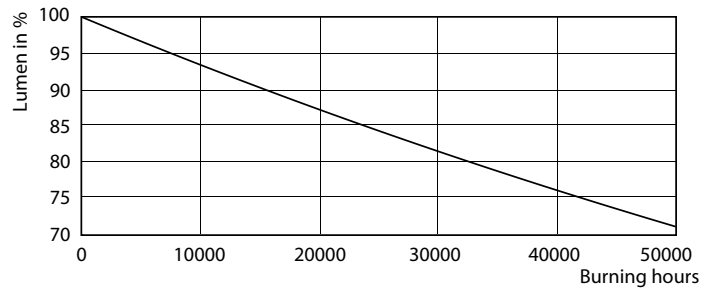

Photometric data

LEDtube PRO 1200mm 14W G13 850 2100lm

Lifetime