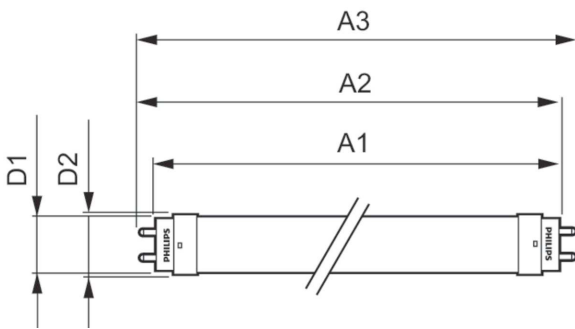

Controls and dimming	
Dimmable	Yes

T8

Mechanical and housing

Bulb Finish	Frosted
Bulb Material	Glass
Product Length	1200 mm
Bulb Shape	Tube, double-ended

Approval and application

Energy Saving Product	Yes
Approval Marks	UL certificate RoHS compliance DLC compliance
Energy Consumption kWh/1000 h	- kWh
Energy Certifications	DLC Standard

Product data

Order product name	14T8/COR/48-850/IF21/G/DIM 10/1
EAN/UPC - Product	046677452483
Order code	929001343334
Numerator - Quantity Per Pack	1
Numerator - Packs per outer box	10
Material Nr. (12NC)	929001343334
Net Weight (Piece)	0.215 kg

Dimensional drawing

14T8/COR/48-850/IF21/G/DIM 10/1

Product	D1	D2	A1	A2	A3
14T8/COR/48-850/IF21/G/DIM 10/1	25.7 mm	28 mm	1198 mm	1205 mm	1212 mm

Photometric data

LEDtube 1200mm 17W G13 2100lm

LEDtube PRO 1200mm 14W G13 850 2100lm