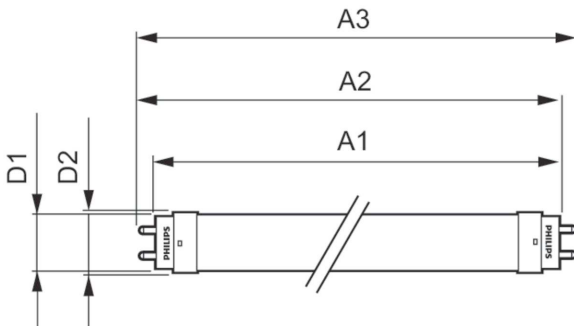

Controls and dimming	
Dimmable	Yes

T8

Mechanical and housing

Bulb Finish	Frosted
Bulb Material	Glass
Product Length	1200 mm
Bulb Shape	Tube, double-ended

Approval and application

Energy Saving Product	Yes
Approval Marks	UL certificate RoHS compliance DLC compliance
Energy Consumption kWh/1000 h	- kWh
Energy Certifications	DLC Standard

Product data

Order product name	14T8/COR/48-830/IF20/G/DIM 10/1
EAN/UPC - Product	046677452407
Order code	929001343034
Numerator - Quantity Per Pack	1
Numerator - Packs per outer box	10
Material Nr. (12NC)	929001343034
Net Weight (Piece)	0.215 kg

Dimensional drawing

14T8/COR/48-830/IF20/G/DIM 10/1

Product	D1	D2	A1	A2	A3
14T8/COR/48-830/IF20/G/DIM 10/1	25.7 mm	28 mm	1198 mm	1205 mm	1212 mm

Photometric data

LEDtube 1200mm 17W G13 2100lm

LEDtube PRO 1200mm 14W G13 830 2000lm