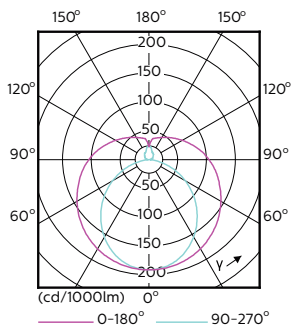

Dimensional drawing

14T8/COR/48-830/IF20/G/DIM 10/1

Product	D1	D2	A1	A2	A3
14T8/COR/48-830/IF20/G/DIM 10/1	25.7 mm	28 mm	1198 mm	1205 mm	1212 mm

Photometric data

LEDtube 1200mm 17W G13 2100lm

LEDtube PRO 1200mm 14W G13 830 2000lm