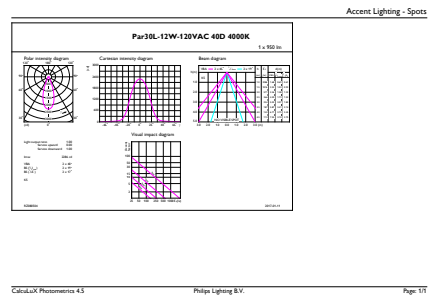

PAR30L 12-75W 950lm 40D 4000K E26 D