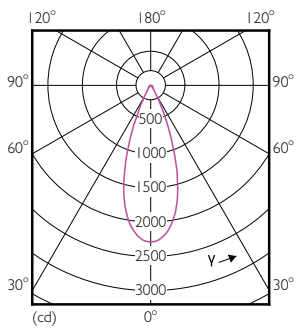

Product data

General information	
Cap-Base	E26 [Single Contact Medium Screw]
EU RoHS compliant	Yes
Nominal Lifetime (Nom)	40000 h
Switching Cycle	50000X
Technical Type	12-75W
Light technical	
Color Code	940 [CCT of 4000K]
Beam Angle (Nom)	40 °
Luminous Flux (Nom)	950 lm
Luminous Intensity (Nom)	2100 cd
Color Designation	Cool White (CW)
Correlated Color Temperature (Nom)	4000 K
Luminous Efficacy (rated) (Nom)	75.00 lm/W
Color Consistency	<6
Color Rendering Index (Nom)	95
LLMF At End Of Nominal Lifetime (Nom)	70 %
Operating and electrical	
Input Frequency	60 Hz
Power (Nom)	12 W
Lamp Current (Nom)	120 mA
Wattage Equivalent	75 W

LED PAR30 S/L

Order code	929001341204
Numerator - Quantity Per Pack	1
Numerator - Packs per outer box	6
Material Nr. (12NC)	929001341204

Net Weight (Piece)	0.285 kg
--------------------	----------

Dimensional drawing

12PAR30L/EXPERTCOLOR/F40/940/DIM

Product	D	C
12PAR30L/EXPERTCOLOR/F40/940/DIM	94.8 mm	116.1 mm

Photometric data

PAR38 17-120W 1250lm 25D 4000K E26 D

PAR30L 12-75W 950lm 40D 4000K E26 D

PAR30L 12W 950lm 40D 4000K E26