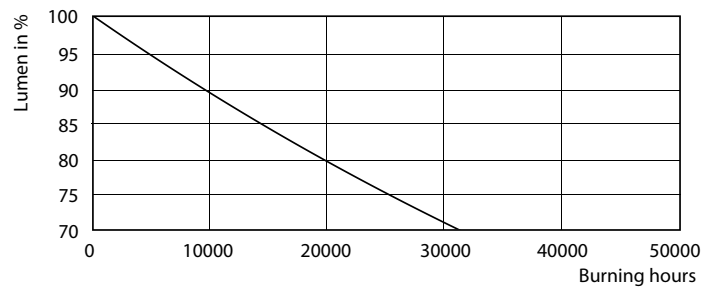

LEDtube 1500mm 20W G13 840 2200lm