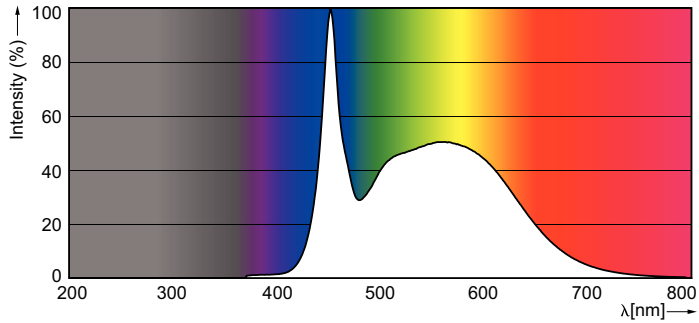

CorePro LEDtube EM/Mains T8

Photometric data

SDPO_MLEDGA_0051-Spectral Power distribution