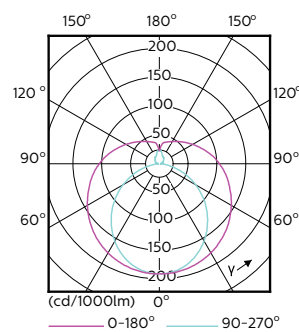

Warnings and Safety

- NOTES: The overall energy efficiency and light distribution of any installation that uses these lamps are determined by the design of the installation.

Product data

General Information		Operating and Electrical	
Cap-Base	G13 [Medium Bi-Pin Fluorescent]	Input Frequency	50 to 60 Hz
EU RoHS compliant	Yes	Power (Nom)	14.5 W
Nominal Lifetime (Nom)	30000 h	Starting Time (Nom)	0.5 s
Switching Cycle	200000X	Warm Up Time to 60% Light (Nom)	0.5 s
Light Technical		Power Factor (Nom)	0.9
Color Code	865 [CCT of 6500K]	Voltage (Nom)	220-240 V
Beam Angle (Nom)	240 °	Temperature	
Luminous Flux (Nom)	1600 lm	T-Ambient (Max)	45 °C
Color Designation	Cool Daylight	T-Ambient (Min)	-20 °C
Correlated Color Temperature (Nom)	6500 K	T-Storage (Max)	65 °C
Luminous Efficacy (rated) (Nom)	110.00 lm/W	T-Storage (Min)	-40 °C
Color Consistency	<6	T-Case Maximum (Nom)	40 °C
Color Rendering Index (Nom)	80		
LLMF At End Of Nominal Lifetime (Nom)	70 %		

CorePro LEDtube EM/Mains T8

Controls and Dimming

Dimmable	No
----------	----

Mechanical and Housing

Bulb Material	Glass
Product Length	1200 mm

Approval and Application

Energy Efficiency Label (EEL)	A+
Energy Saving Product	Yes
Approval Marks	CE marking RoHS compliance KEMA Keur certificate
Energy Consumption kWh/1000 h	15 kWh

Product Data

Full product code	871869671109500
Order product name	CorePro LEDtube 1200mm 14.5W865
EAN/UPC - Product	8718696711095
Order code	929001338902
Numerator - Quantity Per Pack	1
Numerator - Packs per outer box	10
Material Nr. (12NC)	929001338902
Net Weight (Piece)	0.215 kg

Dimensional drawing

A3

Product	D1	D2	A1	A2	A3
CorePro LEDtube 1200mm 14.5W865	25.7 mm	28 mm	1198 mm	1205 mm	1212 mm

TLED 4ft 14.5-36W 1600lm 6500K G13 Ess

Photometric data

LEDtube 1200mm 15W G13 865 1600lm