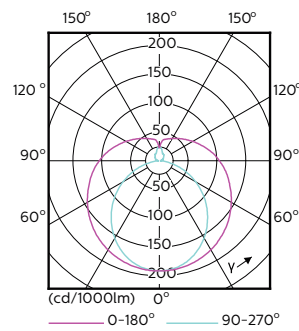

CorePro LEDtube EM/Mains T8

Controls and Dimming

Dimmable	No

Mechanical and Housing

Bulb Material	Glass
Product Length	1500 mm

Approval and Application

Energy Efficiency Label (EEL)	A+
Energy Saving Product	Yes
Approval Marks	CE marking RoHS compliance KEMA Keur certificate
Energy Consumption kWh/1000 h	20 kWh

Product Data

Full product code	871869671095100
Order product name	CorePro LEDtube 1500mm 20W 865
EAN/UPC - Product	8718696710951
Order code	929001338002
Numerator - Quantity Per Pack	1
Numerator - Packs per outer box	10
Material Nr. (12NC)	929001338002
Net Weight (Piece)	0.270 kg

Dimensional drawing

A3

Product	D1	D2	A1	A2	A3
CorePro LEDtube 1500mm 20W 865	25.7 mm	28 mm	1500 mm	1507.1 mm	1514.2 mm

TLED 5ft 220-240V 20-57W 2200lm 6500K

Photometric data

LEDtube 1500mm 20W G13 865 2200lm

LEDtube 1500mm 20W G13 840 2200lm