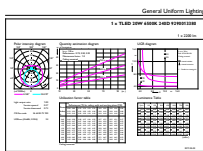

CorePro LEDtube EM/Mains T8

Controls and Dimming

Dimmable	No

Mechanical and Housing

Bulb Material	Glass
Product Length	1500 mm

Approval and Application

Energy Efficiency Label (EEL)	A+
Energy Saving Product	Yes
Approval Marks	CE marking RoHS compliance KEMA Keur certificate
Energy Consumption kWh/1000 h	20 kWh

Product Data

Full product code	871869671095100
Order product name	CorePro LEDtube 1500mm 20W 865
EAN/UPC - Product	8718696710951
Order code	929001338002
Numerator - Quantity Per Pack	1
Numerator - Packs per outer box	10
Material Nr. (12NC)	929001338002
Net Weight (Piece)	0.270 kg

Dimensional drawing

A3

Product	D1	D2	A1	A2	A3
CorePro LEDtube 1500mm 20W 865	25.7 mm	28 mm	1500 mm	1507.1 mm	1514.2 mm

TLED 5ft 220-240V 20-57W 2200lm 6500K

Photometric data

LEDtube 1500mm 20W G13 865 2200lm

LEDtube 1500mm 20W G13 840 2200lm