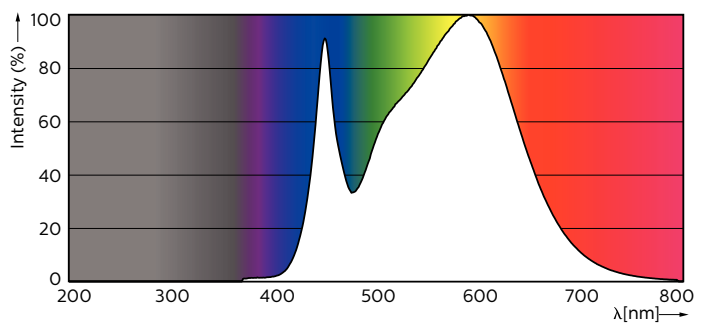

CorePro LEDtube EM/Mains T8

Controls and Dimming

Dimmable	No

Mechanical and Housing

Bulb Material	Glass
Product Length	1500 mm

Approval and Application

Energy Efficiency Label (EEL)	A+
Energy Saving Product	Yes
Approval Marks	CE marking RoHS compliance KEMA Keur certificate
Energy Consumption kWh/1000 h	20 kWh

Product Data

Full product code	871869671091300
Order product name	CorePro LEDtube 1500mm 20W 840
EAN/UPC - Product	8718696710913
Order code	929001337902
Numerator - Quantity Per Pack	1
Numerator - Packs per outer box	10
Material Nr. (12NC)	929001337902
Net Weight (Piece)	0.270 kg

Dimensional drawing

A3

Product	D1	D2	A1	A2	A3
CorePro LEDtube 1500mm 20W 840	25.7 mm	28 mm	1500 mm	1507.1 mm	1514.2 mm

TLED 5ft 220-240V 20-57W 2200lm 4000K

Photometric data

LEDtube 1500mm 20W G13 840 2200lm

LEDtube 1500mm 20W G13 840 2200lm