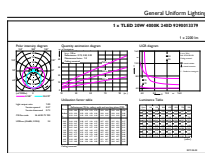

CorePro LEDtube EM/Mains T8

Controls and Dimming

Dimmable	No

Mechanical and Housing

Bulb Material	Glass
Product Length	1500 mm

Approval and Application

Energy Efficiency Label (EEL)	A+
Energy Saving Product	Yes
Approval Marks	CE marking RoHS compliance KEMA Keur certificate
Energy Consumption kWh/1000 h	20 kWh

Product Data

Full product code	871869671091300
Order product name	CorePro LEDtube 1500mm 20W 840
EAN/UPC - Product	8718696710913
Order code	929001337902
Numerator - Quantity Per Pack	1
Numerator - Packs per outer box	10
Material Nr. (12NC)	929001337902
Net Weight (Piece)	0.270 kg

Dimensional drawing

A3

Product	D1	D2	A1	A2	A3
CorePro LEDtube 1500mm 20W 840	25.7 mm	28 mm	1500 mm	1507.1 mm	1514.2 mm

TLED 5ft 220-240V 20-57W 2200lm 4000K

Photometric data

LEDtube 1500mm 20W G13 840 2200lm

LEDtube 1500mm 20W G13 840 2200lm