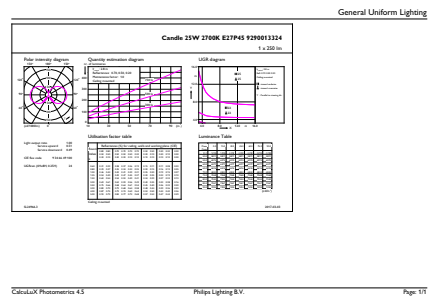

LEDbulb 25W E27 827 CL P45