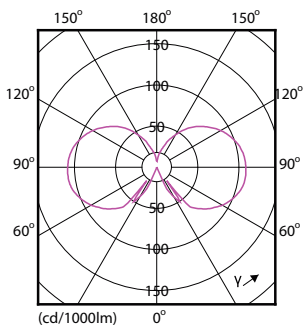

LEDbulb 25W E14 827 CL B35