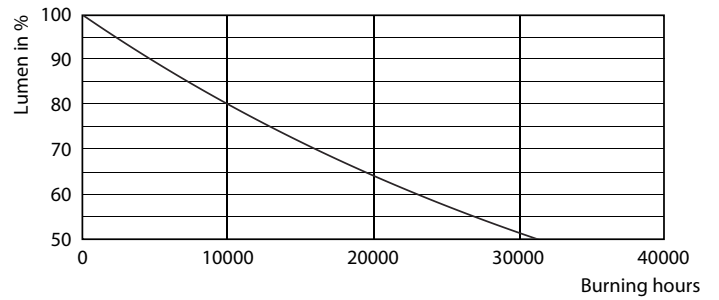

Product data

General Information	
Cap-Base	E27 [E27]
EU RoHS compliant	Yes
Nominal Lifetime (Nom)	15000 h
Switching Cycle	20000X
Technical Type	2.7-25W

Light Technical	
Color Code	827 [CCT of 2700K]
Luminous Flux (Nom)	250 lm
Color Designation	Warm White (WW)
Correlated Color Temperature (Nom)	2700 K
Luminous Efficacy (rated) (Nom)	92.59 lm/W
Color Consistency	<6
Color Rendering Index (Nom)	80
LLMF At End Of Nominal Lifetime (Nom)	70 %

Photometric data

LEDbulb, Bulb A21 14W, 18W 2200-2700K

LEDbulb 25W E27 827 CL P45

LEDbulb 25W E14 827 CL B35

Classic filament LED candles and lusters

Lifetime

LEDbulb 40W E27 827 CL A60 D

LEDbulb 40W E27 827 CL A60 D