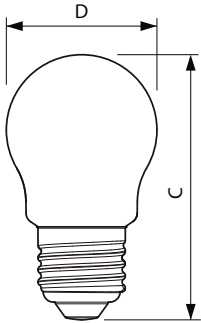

Numerator - Packs per outer box	10
Material Nr. (12NC)	929001332402
Net Weight (Piece)	0.014 kg

Dimensional drawing

Candle P45 230V 3-25W250lm 2700K D Clear

Product	D	C
Classic LEDLuster D 2.7-25W P45 E27 827 CL	45 mm	80 mm