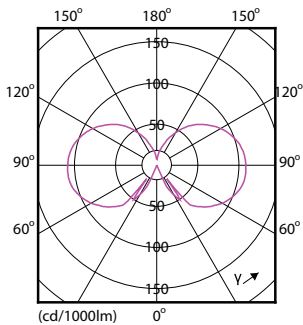

LEDbulb 25W E14 827 CL B35