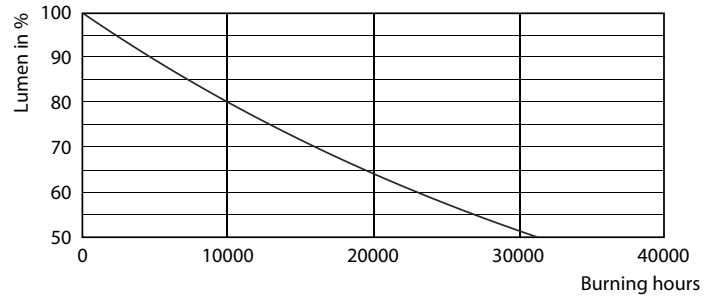

Product data

General Information		Lamp Current (Nom)	
Cap-Base	E14 [E14]		12 mA
EU RoHS compliant	Yes	Wattage Equivalent	25 W
Nominal Lifetime (Nom)	15000 h	Starting Time (Nom)	0.5 s
Switching Cycle	20000X	Warm Up Time to 60% Light (Nom)	0.5 s
Technical Type	2.7-25W	Power Factor (Nom)	0.7
		Voltage (Nom)	220-240 V
Light Technical		Temperature	
Color Code	827 [CCT of 2700K]	T-Case Maximum (Nom)	40 °C
Luminous Flux (Nom)	250 lm		
Color Designation	Warm White (WW)	Controls and Dimming	
Correlated Color Temperature (Nom)	2700 K	Dimmable	Yes
Luminous Efficacy (rated) (Nom)	92.59 lm/W		
Color Consistency	<6	Mechanical and Housing	
Color Rendering Index (Nom)	80	Bulb Finish	Clear
LLMF At End Of Nominal Lifetime (Nom)	70 %		
Operating and Electrical		Approval and Application	
Input Frequency	50 to 60 Hz	Energy Efficiency Label (EEL)	A++
Power (Nom)	2.7 W	Energy Consumption kWh/1000 h	3 kWh

Photometric data

LEDbulb, Bulb A21 14W, 18W 2200-2700K

LEDbulb 25W E14 827 CL P45

LEDbulb 25W E14 827 CL B35

Classic filament LED candles and lusters

Lifetime

LEDbulb 40W E27 827 CL A60 D

LEDbulb 40W E27 827 CL A60 D