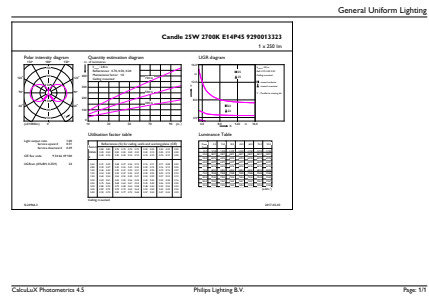

LEDbulb 25W E14 827 CL P45