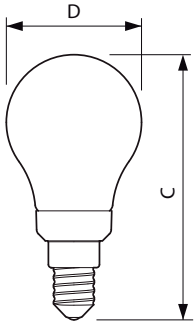

Product data

General Information		Lamp Current (Nom)	
Cap-Base	E14 [E14]		12 mA
EU RoHS compliant	Yes	Wattage Equivalent	25 W
Nominal Lifetime (Nom)	15000 h	Starting Time (Nom)	0.5 s
Switching Cycle	20000X	Warm Up Time to 60% Light (Nom)	0.5 s
Technical Type	2.7-25W	Power Factor (Nom)	0.7
		Voltage (Nom)	220-240 V
Light Technical		Temperature	
Color Code	827 [CCT of 2700K]	T-Case Maximum (Nom)	40 °C
Luminous Flux (Nom)	250 lm		
Color Designation	Warm White (WW)	Controls and Dimming	
Correlated Color Temperature (Nom)	2700 K	Dimmable	Yes
Luminous Efficacy (rated) (Nom)	92.59 lm/W		
Color Consistency	<6	Mechanical and Housing	
Color Rendering Index (Nom)	80	Bulb Finish	Clear
LLMF At End Of Nominal Lifetime (Nom)	70 %		
Operating and Electrical		Approval and Application	
Input Frequency	50 to 60 Hz	Energy Efficiency Label (EEL)	A++
Power (Nom)	2.7 W	Energy Consumption kWh/1000 h	3 kWh

Numerator - Packs per outer box	10
Material Nr. (12NC)	929001332302
Net Weight (Piece)	0.014 kg

Dimensional drawing

Candle P45 230V 3-25W250lm 2700K D Clear

Product	D	C
Classic LEDLuster D 2.7-25W P45 E14 827 CL	45 mm	85 mm