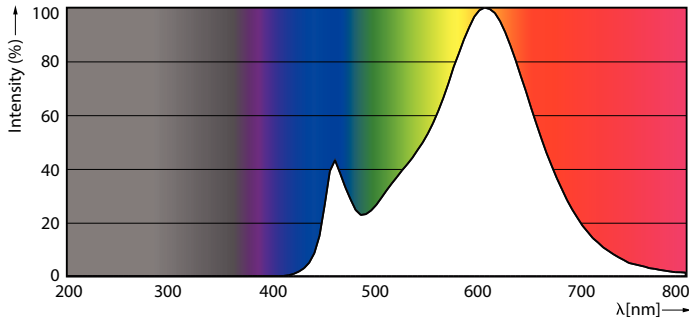

CorePro LED candles and lusters

Photometric data

LEDbulb 60W E14 827 FR B38