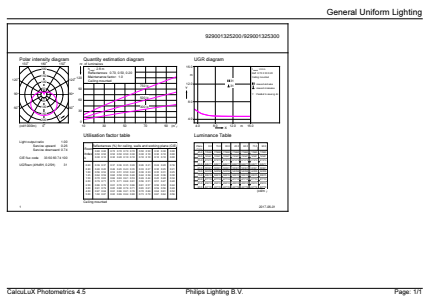

CorePro LED candles and lusters

Mechanical and Housing	
Bulb Finish	Frosted
Approval and Application	
Energy Efficiency Label (EEL)	A++
Energy Consumption kWh/1000 h	7 kWh
Product Data	
Full product code	871869670303800

Order product name	CorePro lustre ND 7-60W E27 827 P48 FR
EAN/UPC - Product	8718696703038
Order code	929001325302
Numerator - Quantity Per Pack	1
Numerator - Packs per outer box	10
Material Nr. (12NC)	929001325302
Net Weight (Piece)	0.072 kg

Dimensional drawing

Product	D	C
CorePro lustre ND 7-60W E27 827 P48 FR	48 mm	93 mm

Candle 230V 8-60W 806lm 2700K E27 ND FR

Photometric data

LEDbulb 60W E14 827 FR P48

LEDbulb 60W E14 827 FR P48