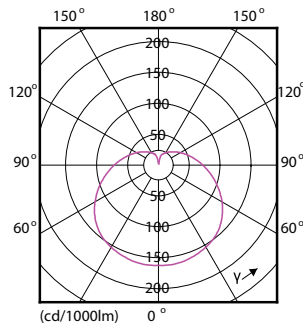

CorePro LED candles and lusters

Mechanical and Housing	
Bulb Finish	Frosted
Approval and Application	
Energy Efficiency Label (EEL)	A++
Energy Consumption kWh/1000 h	7 kWh
Product Data	
Full product code	871869670303800

Order product name	CorePro lustre ND 7-60W E27 827 P48 FR
EAN/UPC - Product	8718696703038
Order code	929001325302
Numerator - Quantity Per Pack	1
Numerator - Packs per outer box	10
Material Nr. (12NC)	929001325302
Net Weight (Piece)	0.072 kg

Dimensional drawing

Product	D	C
CorePro lustre ND 7-60W E27 827 P48 FR	48 mm	93 mm

Candle 230V 8-60W 806lm 2700K E27 ND FR

Photometric data

LEDbulb 60W E14 827 FR P48

LEDbulb 60W E14 827 FR P48