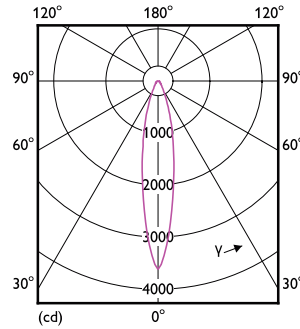

Product data

General information	
Cap-Base	E27 [E27]
EU RoHS compliant	Yes
Nominal Lifetime (Nom)	15000 h
Switching Cycle	25000X
Technical Type	10-80W

Light technical	
Color Code	827 [CCT of 2700K]
Beam Angle (Nom)	25 °
Luminous Flux (Nom)	900 lm
Luminous Intensity (Nom)	1800 cd
Color Designation	Warm White (WW)
Correlated Color Temperature (Nom)	2700 K
Luminous Efficacy (rated) (Nom)	90.00 lm/W
Color Consistency	<6
Color Rendering Index (Nom)	80
LLMF At End Of Nominal Lifetime (Nom)	70 %

Dimensional drawing

Essential LED 10-80W PAR38 827 25D

Product	D	C
Essential LED 10-80W PAR38 827 25D	122 mm	134 mm

Photometric data

LEDspots Corepro 9W PAR38 E27 827 25D-POC

LEDspots Corepro 9W PAR38 E27 827 25D-LDD