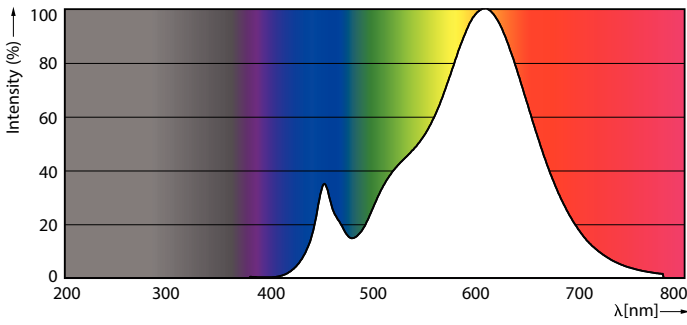

Photometric data

LEDspots Corepro 9W PAR38 E27 827 25D-POC