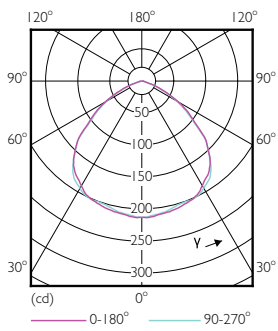

Product data

General information	
Cap-Base	E26 [Single Contact Medium Screw]
EU RoHS compliant	Yes
Nominal Lifetime (Nom)	10950 h
Switching Cycle	50000X
Light technical	
Color Code	Green
Luminous Flux (Nom)	- lm
Color Designation	Green
Correlated Color Temperature (Nom)	- K
Luminous Efficacy (rated) (Nom)	90 lm/W
Color Consistency	<6
Color Rendering Index (Nom)	-
LLMF At End Of Nominal Lifetime (Nom)	70 %
Operating and electrical	
Input Frequency	60 Hz
Power (Nom)	13.5 W
Lamp Current (Nom)	165 mA
Starting Time (Nom)	0.5 s
Warm Up Time to 60% Light (Nom)	0.5 s
Power Factor (Nom)	0.5

Party Spot

Net Weight (Piece) 0.385 kg

Dimensional drawing

13.5PAR38/PER/GREEN/ND/ULW/G/120V 4/1FB

Product	D	C
13.5PAR38/PER/GREEN/ND/ULW/G/120V 4/1FB	122 mm	132 mm

Photometric data

LEDspots 13,5W E26 PAR38 Green