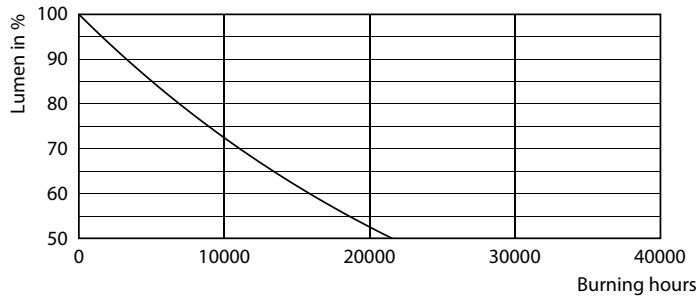

Lifetime

10K