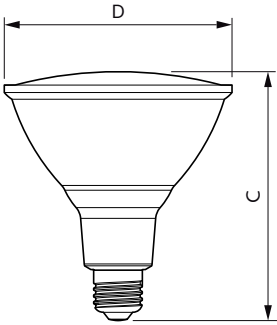

Party Spot

13.5PAR38/PER/GREEN/ND/ULW/G/120V 4/1FB

Philips 13.5-watt PAR 38s provide bright colorful light perfect for special occasions, parties and holidays. These PAR 38 lamps are available in upto four different colors and offer a festive touch to your home lighting. Brighten up your home and celebrate with color using these energy saving LED bulbs.

Product data

General information	
Cap-Base	E26 [Single Contact Medium Screw]
EU RoHS compliant	Yes
Nominal Lifetime (Nom)	10950 h
Switching Cycle	50000X
Light technical	
Color Code	Green
Luminous Flux (Nom)	- lm
Color Designation	Green
Correlated Color Temperature (Nom)	- K
Luminous Efficacy (rated) (Nom)	90 lm/W
Color Consistency	<6
Color Rendering Index (Nom)	-
LLMF At End Of Nominal Lifetime (Nom)	70 %
Operating and electrical	
Input Frequency	60 Hz
Power (Nom)	13.5 W
Lamp Current (Nom)	165 mA
Starting Time (Nom)	0.5 s
Warm Up Time to 60% Light (Nom)	0.5 s
Power Factor (Nom)	0.5

Voltage (Nom)	120 V
Temperature	
T-Case Maximum (Nom)	69 °C
Controls and dimming	
Dimmable	No
Mechanical and housing	
Bulb Shape	PAR38 [PAR 4.75 inch/121mm]
Approval and application	
Suitable For Accent Lighting	Yes
Energy Consumption kWh/1000 h	- kWh
Product data	
Order product name	13.5PAR38/PER/GREEN/ND/ULW/G/120V 4/1FB
EAN/UPC - Product	046677469092
Order code	929001306713
Numerator - Quantity Per Pack	1
Numerator - Packs per outer box	4
Material Nr. (12NC)	929001306713

Party Spot

Net Weight (Piece) 0.385 kg

Dimensional drawing

13.5PAR38/PER/GREEN/ND/ULW/G/120V 4/1FB

Product	D	C
13.5PAR38/PER/GREEN/ND/ULW/G/120V 4/1FB	122 mm	132 mm

Photometric data

LEDspots 13,5W E26 PAR38 Green