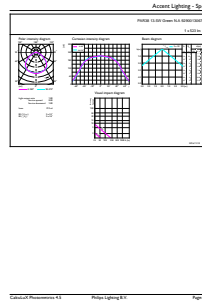

Party Spot

Net Weight (Piece) 0.385 kg

Dimensional drawing

13.5PAR38/PER/GREEN/ND/ULW/G/120V 4/1FB

Product	D	C
13.5PAR38/PER/GREEN/ND/ULW/G/120V 4/1FB	122 mm	132 mm

Photometric data

LEDspots 13,5W E26 PAR38 Green