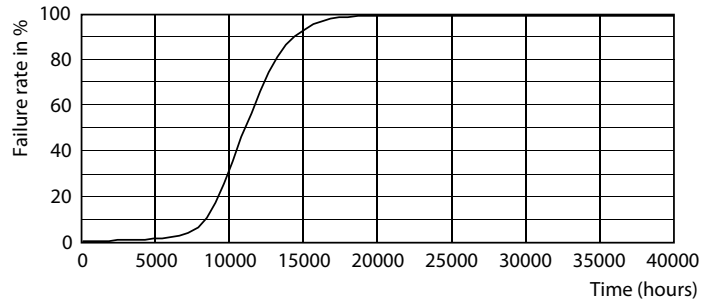

Party Spot

Net Weight (Piece) 0.385 kg

Dimensional drawing

13.5PAR38/PER/GREEN/ND/ULW/G/120V 4/1FB

Product	D	C
13.5PAR38/PER/GREEN/ND/ULW/G/120V 4/1FB	122 mm	132 mm

Photometric data

LEDspots 13,5W E26 PAR38 Green

LEDspots 13,5W E26 PAR38 Green

Lifetime

10K

10K