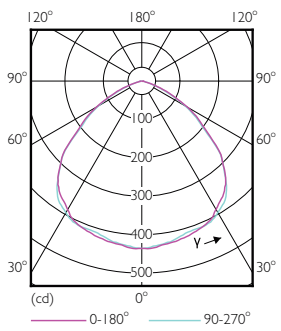

Product data

General information	
Cap-Base	E26 [Single Contact Medium Screw]
EU RoHS compliant	Yes
Nominal Lifetime (Nom)	10950 h
Switching Cycle	50000X
Light technical	
Color Code	Yellow
Luminous Flux (Nom)	- lm
Color Designation	Yellow
Correlated Color Temperature (Nom)	- K
Luminous Efficacy (rated) (Nom)	90 lm/W
Color Consistency	<6
Color Rendering Index (Nom)	-
LLMF At End Of Nominal Lifetime (Nom)	70 %
Operating and electrical	
Input Frequency	60 Hz
Power (Nom)	13.5 W
Lamp Current (Nom)	165 mA
Starting Time (Nom)	0.5 s
Warm Up Time to 60% Light (Nom)	0.5 s
Power Factor (Nom)	0.5

Party Spot

Net Weight (Piece)	0.385 kg
--------------------	----------

Dimensional drawing

13.5PAR38/PER/YELLOW/ND/ULW/G/120V 4/1FB

Product	D	C
13.5PAR38/PER/YELLOW/ND/ULW/G/120V 4/1FB	122 mm	132 mm

Photometric data