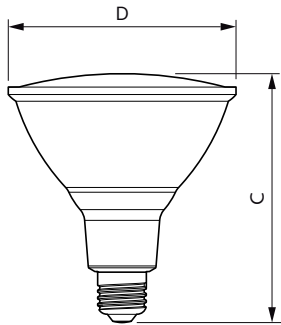

Party Spot

13.5PAR38/PER/YELLOW/ND/ULW/G/120V 4/1FB

Philips 13.5-watt PAR 38s provide bright colorful light perfect for special occasions, parties and holidays. These PAR 38 lamps are available in upto four different colors and offer a festive touch to your home lighting. Brighten up your home and celebrate with color using these energy saving LED bulbs.

Product data

General information	
Cap-Base	E26 [Single Contact Medium Screw]
EU RoHS compliant	Yes
Nominal Lifetime (Nom)	10950 h
Switching Cycle	50000X
Light technical	
Color Code	Yellow
Luminous Flux (Nom)	- lm
Color Designation	Yellow
Correlated Color Temperature (Nom)	- K
Luminous Efficacy (rated) (Nom)	90 lm/W
Color Consistency	<6
Color Rendering Index (Nom)	-
LLMF At End Of Nominal Lifetime (Nom)	70 %
Operating and electrical	
Input Frequency	60 Hz
Power (Nom)	13.5 W
Lamp Current (Nom)	165 mA
Starting Time (Nom)	0.5 s
Warm Up Time to 60% Light (Nom)	0.5 s
Power Factor (Nom)	0.5

Voltage (Nom)	120 V
Temperature	
T-Case Maximum (Nom)	69 °C
Controls and dimming	
Dimmable	No
Mechanical and housing	
Bulb Shape	PAR38 [PAR 4.75 inch/121mm]
Approval and application	
Suitable For Accent Lighting	Yes
Energy Consumption kWh/1000 h	- kWh
Product data	
Order product name	13.5PAR38/PER/YELLOW/ND/ULW/G/120V 4/1FB
EAN/UPC - Product	046677469085
Order code	929001306613
Numerator - Quantity Per Pack	1
Numerator - Packs per outer box	4
Material Nr. (12NC)	929001306613

Party Spot

Net Weight (Piece)	0.385 kg
--------------------	----------

Dimensional drawing

13.5PAR38/PER/YELLOW/ND/ULW/G/120V 4/1FB

Product	D	C
13.5PAR38/PER/YELLOW/ND/ULW/G/120V 4/1FB	122 mm	132 mm

Photometric data