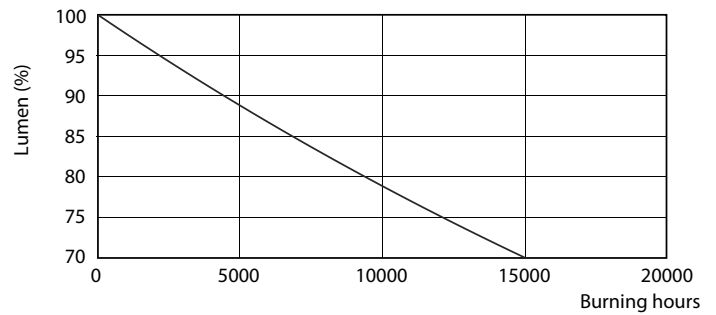

LEDbulb 40W E27 830 FR A60