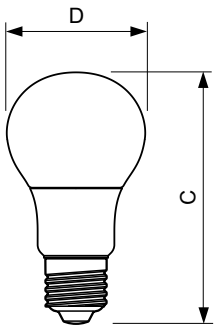

### Product data

General information	
Cap-Base	E27 [ E27]
EU RoHS compliant	Yes
Nominal Lifetime (Nom)	15000 h
Switching Cycle	50000X
Technical Type	7.5-60W
Flux measurement reference	Sphere
Light technical	
Color Code	865 [ CCT of 6500K]
Beam Angle (Nom)	200 °
Luminous Flux (Nom)	806 lm
Color Designation	Cool Daylight
Correlated Color Temperature (Nom)	6500 K
Luminous Efficacy (rated) (Nom)	107.00 lm/W
Color Consistency	<6
Color Rendering Index (Nom)	80
LLMF At End Of Nominal Lifetime (Nom)	70 %

## Dimensional drawing

Product	D	C
CorePro LED bulb ND 7.5-60W A60 E27 865	60 mm	110 mm

CorePro LED bulb ND 7.5-60W A60 E27 865