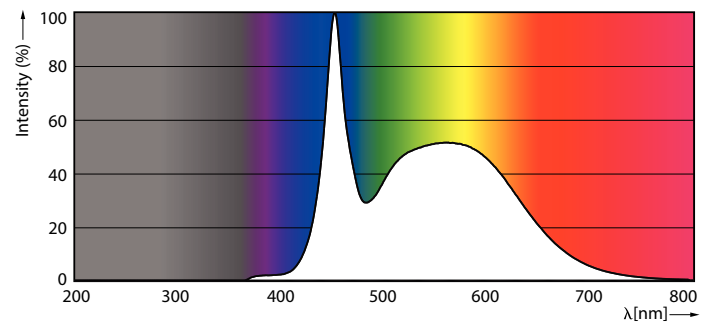

Photometric data

CorePro LEDbulb 40W E27 865 FR A60