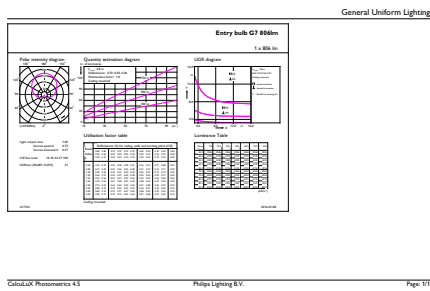

Photometric data

CorePro LEDbulb 60W E27 865 FR A60