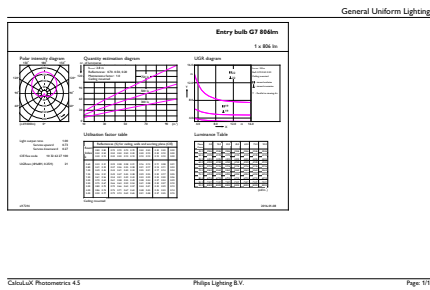

Photometric data

CorePro LEDbulb 60W E27 830 FR A60