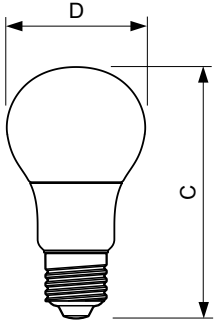

CorePro LEDbulbs

EAN/UPC - Product	8718696577714
Order code	929001304732
Numerator - Quantity Per Pack	1
Numerator - Packs per outer box	10

Material Nr. (12NC)	929001304732
Net Weight (Piece)	0.076 kg

Dimensional drawing

A60 220-240V 8W-60W 806lm 3000K E27 ND

Product	D	C
CorePro LEDbulb ND 7.5-60W A60 E27 830	60 mm	110 mm