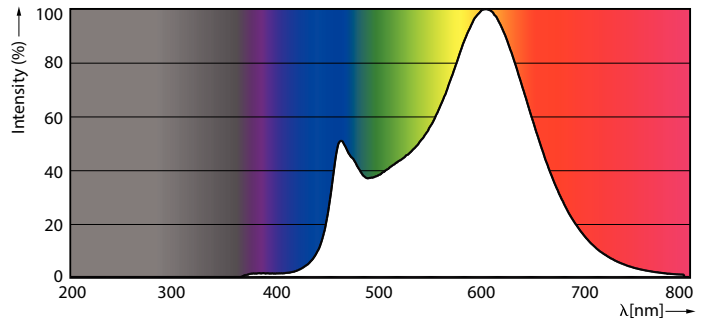

CorePro LEDbulb 40W E27 830 FR A60