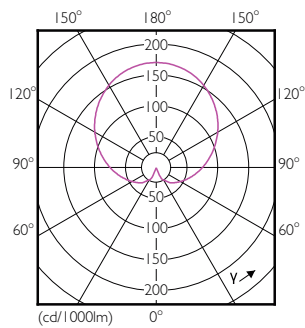

CorePro LEDbulb 40W E27 830 FR A60