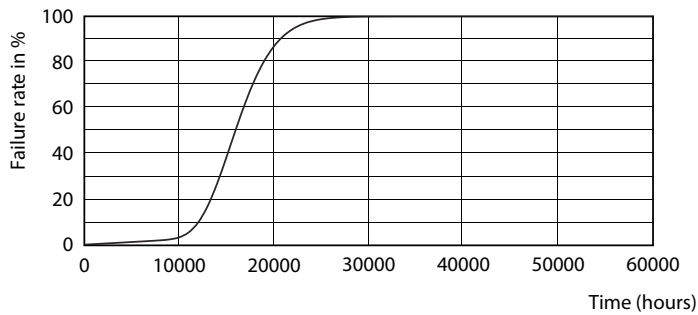

Lifetime

LEDbulb 40W E27 830 FR A60