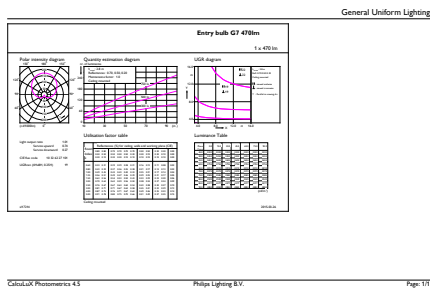

Product data

General information	
Cap-Base	E27 [E27]
EU RoHS compliant	Yes
Nominal Lifetime (Nom)	15000 h
Switching Cycle	50000X
Technical Type	5-40W
Flux measurement reference	Sphere
Light technical	
Color Code	865 [CCT of 6500K]
Beam Angle (Nom)	200 °
Luminous Flux (Nom)	470 lm
Color Designation	Cool Daylight
Correlated Color Temperature (Nom)	6500 K
Luminous Efficacy (rated) (Nom)	94.00 lm/W
Color Consistency	<6
Color Rendering Index (Nom)	80
LLMF At End Of Nominal Lifetime (Nom)	70 %

CorePro Plastic LEDbulbs

Bulb Shape	A60 [A 60mm]
Approval and application	
Energy Efficiency Class	F
Energy Consumption kWh/1000 h	5 kWh
EPREL Registration Number	397634
Product data	
Full product code	871869657787500

Order product name	CorePro LED bulb ND 5-40W A60 E27 865
EAN/UPC - Product	8718696577875
Order code	929001304632
Numerator - Quantity Per Pack	1
Numerator - Packs per outer box	10
Material Nr. (12NC)	929001304632
Net Weight (Piece)	0.076 kg

Dimensional drawing

CorePro LED bulb ND 5-40W A60 E27 865

Product	D	C
CorePro LED bulb ND 5-40W A60 E27 865	60 mm	110 mm

Photometric data

CorePro LEDbulb 40W E27 865 FR A60

CorePro LEDbulb 40W E27 865 FR A60