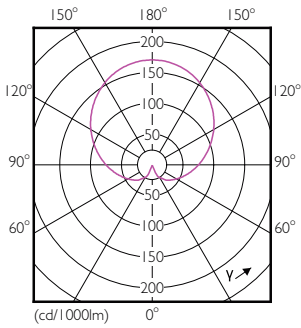

CorePro Plastic LEDbulbs

Photometric data

CorePro LEDbulb 40W E27 830 FR A60