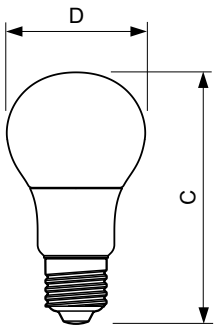

Product data

General information	
Cap-Base	E27 [E27]
EU RoHS compliant	Yes
Nominal Lifetime (Nom)	15000 h
Switching Cycle	50000X
Technical Type	5-40W
Flux measurement reference	Sphere
Light technical	
Color Code	865 [CCT of 6500K]
Beam Angle (Nom)	200 °
Luminous Flux (Nom)	470 lm
Color Designation	Cool Daylight
Correlated Color Temperature (Nom)	6500 K
Luminous Efficacy (rated) (Nom)	94.00 lm/W
Color Consistency	<6
Color Rendering Index (Nom)	80
LLMF At End Of Nominal Lifetime (Nom)	70 %

CorePro Plastic LEDbulbs

Bulb Shape	A60 [A 60mm]
Approval and application	
Energy Efficiency Class	F
Energy Consumption kWh/1000 h	5 kWh
EPREL Registration Number	397634
Product data	
Full product code	871869657787500

Dimensional drawing

CorePro LED bulb ND 5-40W A60 E27 865

Product	D	C
CorePro LED bulb ND 5-40W A60 E27 865	60 mm	110 mm

Photometric data

CorePro LEDbulb 40W E27 865 FR A60

CorePro LEDbulb 40W E27 865 FR A60