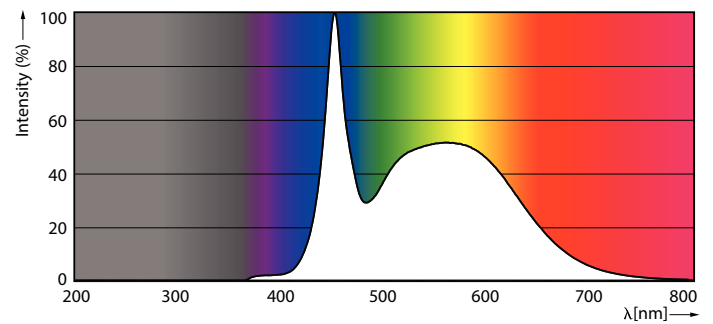

Product data

General information	
Cap-Base	E27 [E27]
EU RoHS compliant	Yes
Nominal Lifetime (Nom)	15000 h
Switching Cycle	50000X
Technical Type	5-40W
Flux measurement reference	Sphere
Light technical	
Color Code	865 [CCT of 6500K]
Beam Angle (Nom)	200 °
Luminous Flux (Nom)	470 lm
Color Designation	Cool Daylight
Correlated Color Temperature (Nom)	6500 K
Luminous Efficacy (rated) (Nom)	94.00 lm/W
Color Consistency	<6
Color Rendering Index (Nom)	80
LLMF At End Of Nominal Lifetime (Nom)	70 %

Dimensional drawing

CorePro LED bulb ND 5-40W A60 E27 865

Product	D	C
CorePro LED bulb ND 5-40W A60 E27 865	60 mm	110 mm

Photometric data

CorePro LEDbulb 40W E27 865 FR A60

CorePro LEDbulb 40W E27 865 FR A60