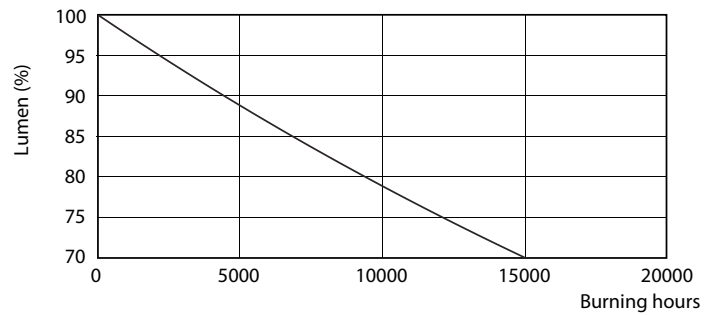

Product data

General information	
Cap-Base	E27 [E27]
EU RoHS compliant	Yes
Nominal Lifetime (Nom)	15000 h
Switching Cycle	50000X
Technical Type	5-40W
Flux measurement reference	Sphere
Light technical	
Color Code	865 [CCT of 6500K]
Beam Angle (Nom)	200 °
Luminous Flux (Nom)	470 lm
Color Designation	Cool Daylight
Correlated Color Temperature (Nom)	6500 K
Luminous Efficacy (rated) (Nom)	94.00 lm/W
Color Consistency	<6
Color Rendering Index (Nom)	80
LLMF At End Of Nominal Lifetime (Nom)	70 %

Dimensional drawing

CorePro LED bulb ND 5-40W A60 E27 865

Product	D	C
CorePro LED bulb ND 5-40W A60 E27 865	60 mm	110 mm

Photometric data

CorePro LEDbulb 40W E27 865 FR A60

CorePro LEDbulb 40W E27 865 FR A60

CorePro Plastic LEDbulbs

Photometric data

CorePro LEDbulb 40W E27 830 FR A60

Lifetime

LEDbulb 40W E27 830 FR A60

LEDbulb 40W E27 830 FR A60