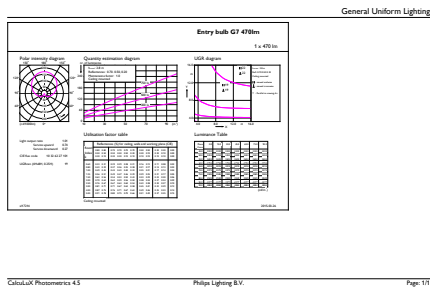

Photometric data

CorePro LEDbulb 40W E27 865 FR A60