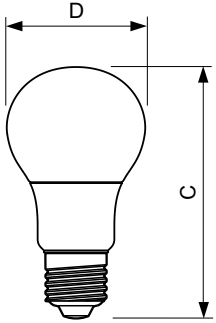

### Product data

General Information		Wattage Equivalent	
Cap-Base	E27 [ E27]		40 W
EU RoHS compliant	Yes	Starting Time (Nom)	0.5 s
Nominal Lifetime (Nom)	15000 h	Warm Up Time to 60% Light (Nom)	0.5 s
Switching Cycle	50000X	Power Factor (Nom)	0.5
Technical Type	5-40W	Voltage (Nom)	220-240 V
Light Technical		Temperature	
Color Code	865 [ CCT of 6500K]	T-Case Maximum (Nom)	75 °C
Beam Angle (Nom)	200 °	Controls and Dimming	
Luminous Flux (Nom)	470 lm	Dimmable	No
Color Designation	Cool Daylight	Mechanical and Housing	
Correlated Color Temperature (Nom)	6500 K	Bulb Finish	Frosted
Luminous Efficacy (rated) (Nom)	94.00 lm/W	Approval and Application	
Color Consistency	<6	Energy Efficiency Label (EEL)	A+
Color Rendering Index (Nom)	80	Energy Consumption kWh/1000 h	5 kWh
LLMF At End Of Nominal Lifetime (Nom)	70 %	Product Data	
Operating and Electrical		Full product code	871869657787500
Input Frequency	50 to 60 Hz	Order product name	CorePro LED bulb ND 5-40W A60 E27 865
Power (Nom)	5 W		
Lamp Current (Nom)	48 mA		

## Dimensional drawing

A60 220-240V 5W-40W 470lm 6500K E27 ND

Product	D	C
CorePro LED bulb ND 5-40W A60 E27 865	60 mm	110 mm