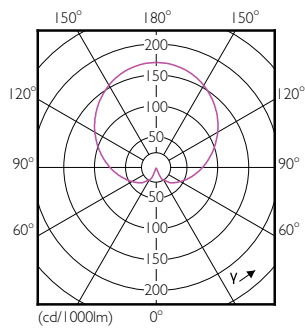

CorePro LEDbulb 40W E27 830 FR A60