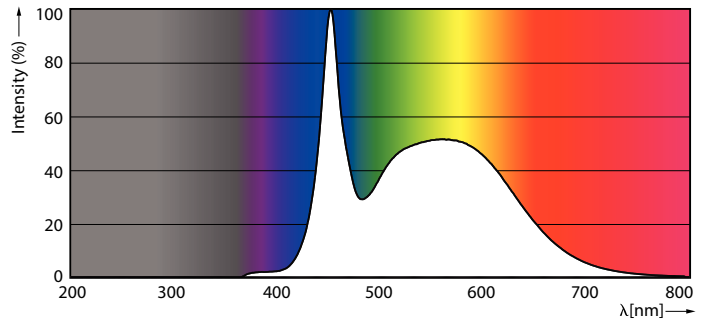

CorePro LEDbulb 40W E27 865 FR A60