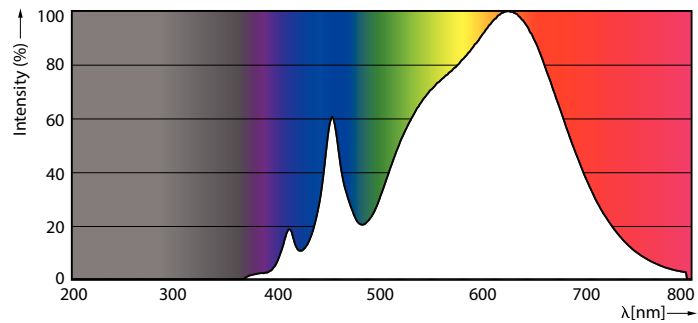

Photometric data

PAR38 120V 17-90W 1200lm 8D 3000K E26 D