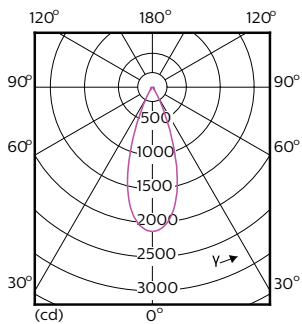

PAR30S 120V 12-75W 900lm 40D 3000K E26 D