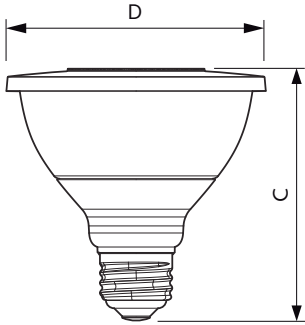

LED PAR30 S/L

EAN/UPC - Product	046677471088
Order code	929001286104
Numerator - Quantity Per Pack	1
Numerator - Packs per outer box	6

Material Nr. (12NC)	929001286104
Net Weight (Piece)	0.220 kg

Dimensional drawing

12PAR30S/EXPERTCOLOR RETAIL/F40/930/DIM

Product	D	C
12PAR30S/EXPERTCOLOR RETAIL/F40/930/DIM	94.8 mm	93.1 mm