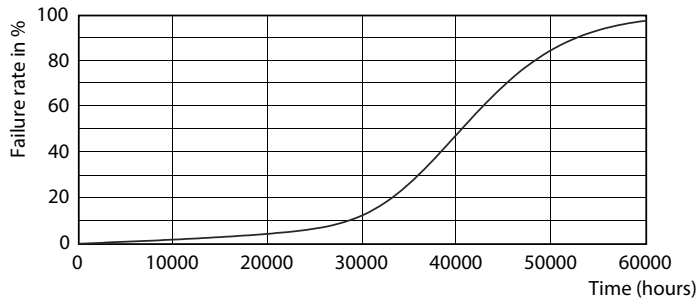

LED PAR30 S/L

Lifetime

ExpertColor PAR38 30S 30L Dim 120V Life Expectancy Diagram

ExpertColor PAR38 30S 30L Dim 120V Lumen Maintenance Diagram