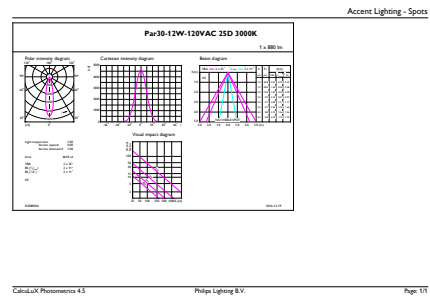

PAR30S 120V 12-75W 25D 3000K E26 D WH