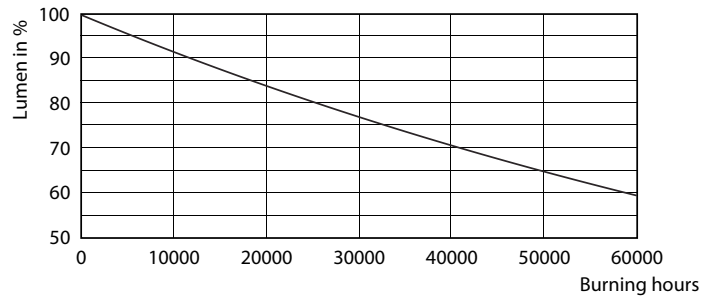

LED PAR30 S/L

Lifetime

ExpertColor PAR38 30S 30L Dim 120V Life Expectancy Diagram

ExpertColor PAR38 30S 30L Dim 120V Lumen Maintenance Diagram