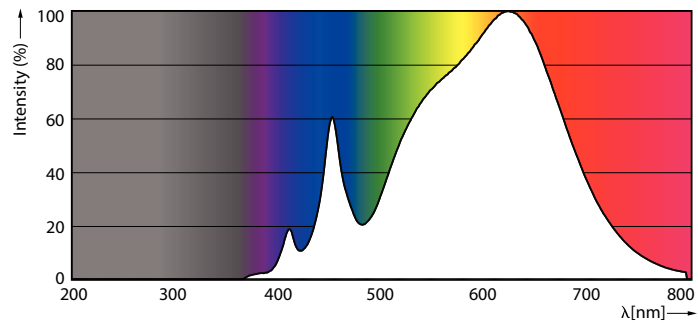

Photometric data

PAR38 120V 17-90W 1200lm 8D 3000K E26 D