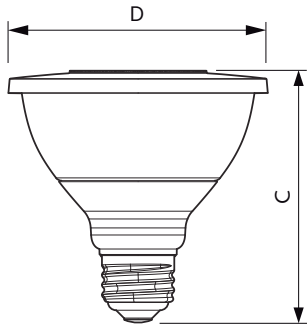

LED PAR30 S/L

EAN/UPC - Product	046677471071
Order code	929001286004
Numerator - Quantity Per Pack	1
Numerator - Packs per outer box	6

Material Nr. (12NC)	929001286004
Net Weight (Piece)	0.220 kg

Dimensional drawing

12PAR30S/EXPERTCOLOR RETAIL/F25/930/DIM

Product	D	C
12PAR30S/EXPERTCOLOR RETAIL/F25/930/DIM	94.8 mm	93.1 mm