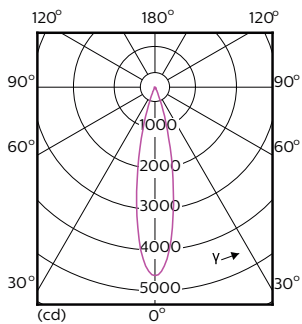

Product data

General information	
Cap-Base	E26 [Single Contact Medium Screw]
EU RoHS compliant	Yes
Nominal Lifetime (Nom)	25000 h
Switching Cycle	50000X
Technical Type	12-75W
Light technical	
Color Code	930 [CCT of 3000K]
Beam Angle (Nom)	25 °
Luminous Flux (Nom)	880 lm
Luminous Intensity (Nom)	4500 cd
Color Designation	White (WH)
Correlated Color Temperature (Nom)	3000 K
Luminous Efficacy (rated) (Nom)	73 lm/W
Color Consistency	<6
Color Rendering Index (Nom)	90
LLMF At End Of Nominal Lifetime (Nom)	70 %
Operating and electrical	
Input Frequency	60 Hz
Power (Nom)	12 W
Lamp Current (Nom)	120 mA
Wattage Equivalent	75 W

12PAR30S/EXPERTCOLOR RETAIL/F25/930/DIM

Product	D	C
12PAR30S/EXPERTCOLOR RETAIL/F25/930/DIM	94.8 mm	93.1 mm

Photometric data

PAR38 120V 17-90W 1200lm 8D 3000K E26 D

PAR30S 120V 12-75W 25D 3000K E26 D WH

PAR30S 120V 12-75W 25D 3000K E26 D WH