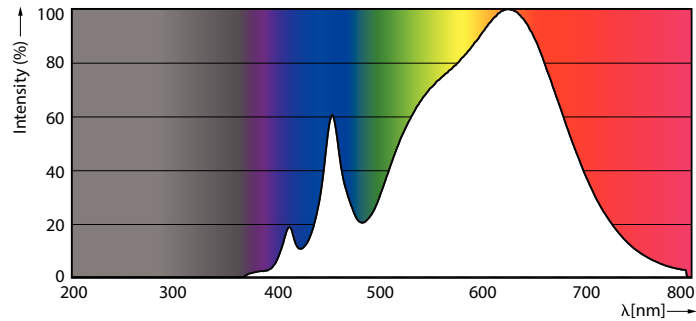

Photometric data

PAR38 120V 17-90W 1200lm 8D 3000K E26 D