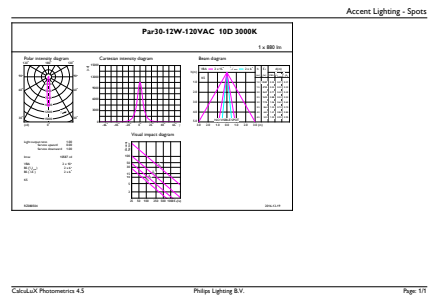

PAR30S 120V 12-75W 900lm 10D 3000K E26 D