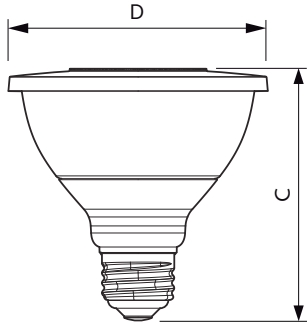

LED PAR30 S/L

EAN/UPC - Product	046677471064
Order code	929001285904
Numerator - Quantity Per Pack	1
Numerator - Packs per outer box	6

Material Nr. (12NC)	929001285904
Net Weight (Piece)	0.220 kg

Dimensional drawing

12PAR30S/EXPERTCOLOR RETAIL/S10/930/DIM

Product	D	C
12PAR30S/EXPERTCOLOR RETAIL/S10/930/DIM	94.8 mm	93.1 mm