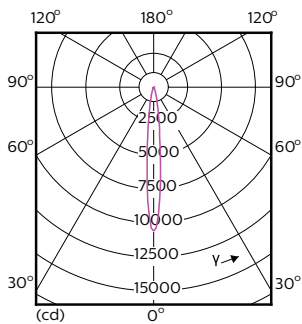

Product data

General information	
Cap-Base	E26 [Single Contact Medium Screw]
EU RoHS compliant	Yes
Nominal Lifetime (Nom)	25000 h
Switching Cycle	50000X
Technical Type	12-75W
Light technical	
Color Code	930 [CCT of 3000K]
Beam Angle (Nom)	10 °
Luminous Flux (Nom)	880 lm
Luminous Intensity (Nom)	10000 cd
Color Designation	White (WH)
Correlated Color Temperature (Nom)	3000 K
Luminous Efficacy (rated) (Nom)	73 lm/W
Color Consistency	<6
Color Rendering Index (Nom)	90
LLMF At End Of Nominal Lifetime (Nom)	70 %
Operating and electrical	
Input Frequency	60 Hz
Power (Nom)	12 W
Lamp Current (Nom)	120 mA
Wattage Equivalent	75 W

12PAR30S/EXPERTCOLOR RETAIL/S10/930/DIM

Product	D	C
12PAR30S/EXPERTCOLOR RETAIL/S10/930/DIM	94.8 mm	93.1 mm

Photometric data

PAR38 120V 17-90W 1200lm 8D 3000K E26 D

PAR30S 120V 12-75W 900lm 10D 3000K E26 D