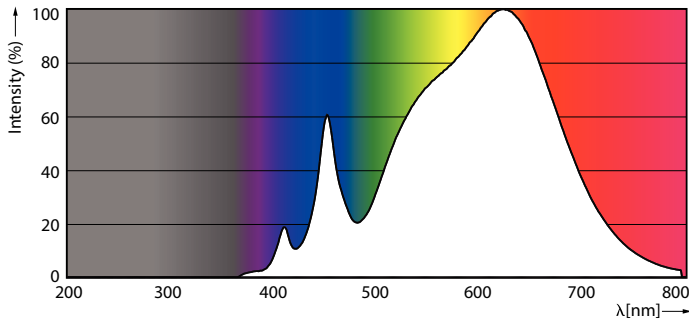

Photometric data

PAR38 120V 17-90W 1200lm 8D 3000K E26 D