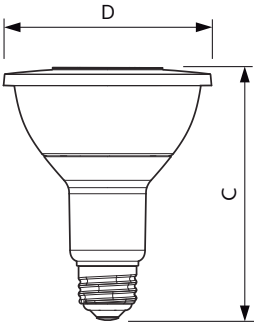

LED PAR30 S/L

EAN/UPC - Product	046677471040
Order code	929001285704
Numerator - Quantity Per Pack	1
Numerator - Packs per outer box	6

Material Nr. (12NC)	929001285704
Net Weight (Piece)	0.285 kg

Dimensional drawing

12PAR30L/EXPERTCOLOR RETAIL/F25/930/DIM

Product	D	C
12PAR30L/EXPERTCOLOR RETAIL/F25/930/DIM	94.8 mm	116.1 mm