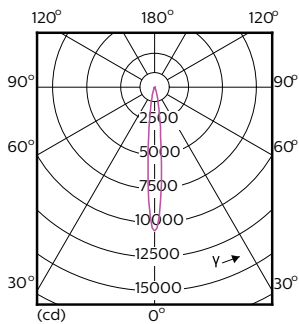

Product data

General information	
Cap-Base	E26 [Single Contact Medium Screw]
EU RoHS compliant	Yes
Nominal Lifetime (Nom)	25000 h
Switching Cycle	50000X
Technical Type	12-75W
Light technical	
Color Code	930 [CCT of 3000K]
Beam Angle (Nom)	10 °
Luminous Flux (Nom)	880 lm
Luminous Intensity (Nom)	10000 cd
Color Designation	White (WH)
Correlated Color Temperature (Nom)	3000 K
Luminous Efficacy (rated) (Nom)	73 lm/W
Color Consistency	<6
Color Rendering Index (Nom)	90
LLMF At End Of Nominal Lifetime (Nom)	70 %
Operating and electrical	
Input Frequency	60 Hz
Power (Nom)	12 W
Lamp Current (Nom)	120 mA
Wattage Equivalent	90 W

12PAR30L/EXPERTCOLOR RETAIL/S10/930/DIM

Product	D	C
12PAR30L/EXPERTCOLOR RETAIL/S10/930/DIM	94.8 mm	116.1 mm

Photometric data

PAR38 120V 17-90W 1200lm 8D 3000K E26 D

PAR30L 120V 12-75W 900lm 10D 3000K E26 D