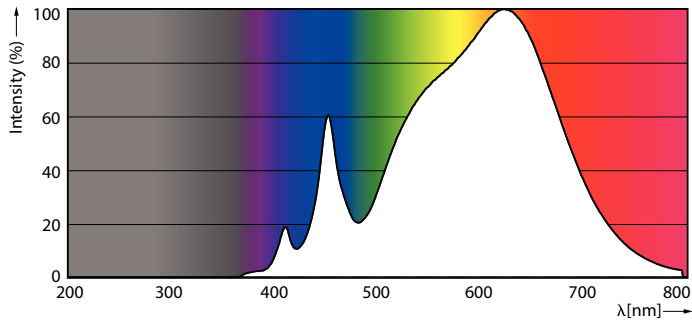

Photometric data

PAR38 120V 17-90W 1200lm 8D 3000K E26 D