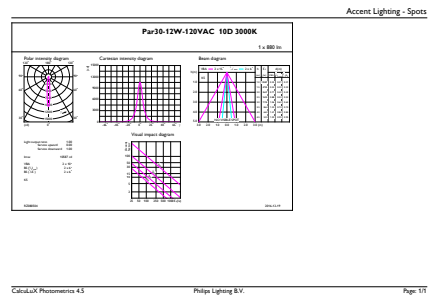

Product data

General information	
Cap-Base	E26 [Single Contact Medium Screw]
EU RoHS compliant	Yes
Nominal Lifetime (Nom)	25000 h
Switching Cycle	50000X
Technical Type	12-75W
Light technical	
Color Code	930 [CCT of 3000K]
Beam Angle (Nom)	10 °
Luminous Flux (Nom)	880 lm
Luminous Intensity (Nom)	10000 cd
Color Designation	White (WH)
Correlated Color Temperature (Nom)	3000 K
Luminous Efficacy (rated) (Nom)	73 lm/W
Color Consistency	<6
Color Rendering Index (Nom)	90
LLMF At End Of Nominal Lifetime (Nom)	70 %
Operating and electrical	
Input Frequency	60 Hz
Power (Nom)	12 W
Lamp Current (Nom)	120 mA
Wattage Equivalent	90 W

LED PAR30 S/L

EAN/UPC - Product	046677471033
Order code	929001285604
Numerator - Quantity Per Pack	1
Numerator - Packs per outer box	6

Material Nr. (12NC)	929001285604
Net Weight (Piece)	0.285 kg

Dimensional drawing

12PAR30L/EXPERTCOLOR RETAIL/S10/930/DIM

Product	D	C
12PAR30L/EXPERTCOLOR RETAIL/S10/930/DIM	94.8 mm	116.1 mm

Photometric data

PAR38 120V 17-90W 1200lm 8D 3000K E26 D

PAR30L 120V 12-75W 900lm 10D 3000K E26 D