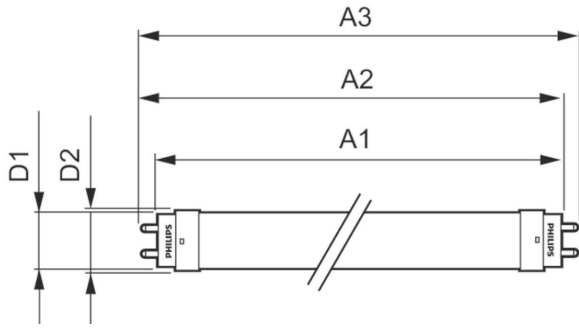

Product data

General information	
Cap-Base	G13 [Medium Bi-Pin Fluorescent]
EU RoHS compliant	Yes
Nominal Lifetime (Nom)	15000 h
Switching Cycle	50000X
Light technical	
Color Code	765 [CCT of 6500K]
Beam Angle (Nom)	240 °
Luminous Flux (Nom)	2100 lm
Color Designation	Cool Daylight
Correlated Color Temperature (Nom)	6500 K
Luminous Efficacy (rated) (Nom)	105.00 lm/W
Color Consistency	<7
Color Rendering Index (Nom)	70
LLMF At End Of Nominal Lifetime (Nom)	70 %
Operating and electrical	
Input Frequency	50 to 60 Hz
Power (Nom)	20 W
Starting Time (Nom)	0.5 s
Warm Up Time to 60% Light (Nom)	0.5 s
Power Factor (Nom)	0.5

Voltage (Nom)	220-240 V
Temperature	
T-Ambient (Max)	45 °C
T-Ambient (Min)	-20 °C
T-Storage (Max)	65 °C
T-Storage (Min)	-40 °C
T-Case Maximum (Nom)	65 °C
Controls and dimming	
Dimmable	No
Mechanical and housing	
Product Length	1200 mm
Bulb Shape	Tube, double-ended
Approval and application	
Energy Saving Product	Yes
Approval Marks	RoHS compliance KEMA Keur certificate
Energy Consumption kWh/1000 h	20 kWh
Product data	
Full product code	871869667436900

Essential LEDtube

Order product name	LEDtube HO 1200mm 20W 765 T8 AP I G
EAN/UPC - Product	8718696674369
Order code	929001277308
Numerator - Quantity Per Pack	1
Numerator - Packs per outer box	10

Material Nr. (12NC)	929001277308
Net Weight (Piece)	0.215 kg

Dimensional drawing

LEDtube HO 1200mm 20W 765 T8 AP I G

Product	D1	D2	A1	A2	A3
LEDtube HO 1200mm 20W 765 T8 AP I G	25.7 mm	28 mm	1198 mm	1205 mm	1212 mm

Photometric data

LEDtube HO 20W G13 765 T8 AP I G

LEDtube HO 20W G13 730 T8 AP I G