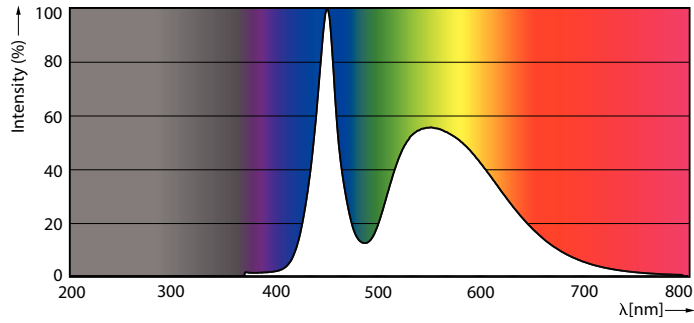

Photometric data

LEDtube HO 20W G13 765 T8 AP I G