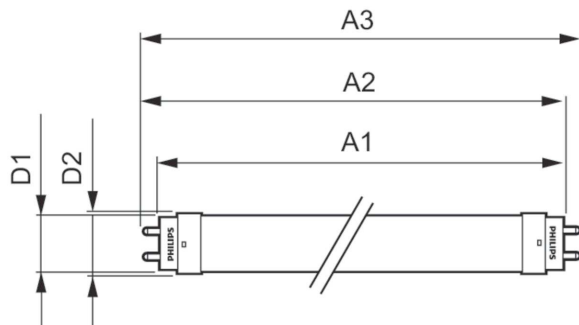

Ecofit Ledtubes T8

Approval Marks	RoHS compliance CE marking KEMA Keur certificate
Energy Consumption kWh/1000 h	16 kWh
Product data	
Full product code	871951425788700
Order product name	Ecofit LEDtube 1200mm 16W 865 T8 I RCA
EAN/UPC - Product	8719514257887

Order code	929001276137
Numerator - Quantity Per Pack	1
Numerator - Packs per outer box	20
Material Nr. (12NC)	929001276137
Net Weight (Piece)	0.215 kg

Dimensional drawing

Ecofit LEDtube 1200mm 16W 865 T8 I RCA

Product	D1	D2	A1	A2	A3
Ecofit LEDtube 1200mm 16W 865 T8 I RCA	25.7 mm	28 mm	1198 mm	1205 mm	1212 mm