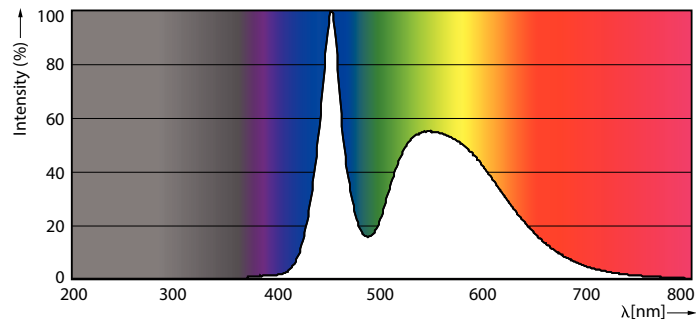

LEDtube Ecofit 16W G13 865 24D ND