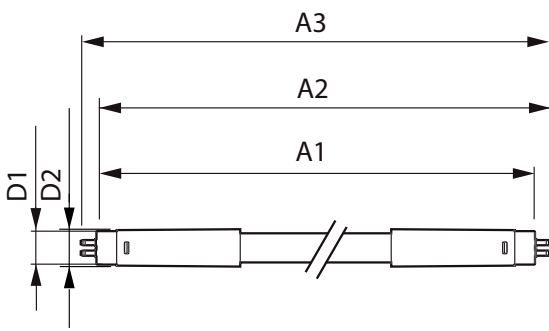

Product data

General information	
Cap-Base	G5 [G5]
EU RoHS compliant	Yes
Nominal Lifetime (Nom)	30000 h
Switching Cycle	50000X
Light technical	
Color Code	865 [CCT of 6500K]
Beam Angle (Nom)	200 °
Luminous Flux (Nom)	1850 lm
Color Designation	Cool Daylight
Correlated Color Temperature (Nom)	6500 K
Luminous Efficacy (rated) (Nom)	115.00 lm/W
Color Consistency	<6
Color Rendering Index (Nom)	80
LLMF At End Of Nominal Lifetime (Nom)	70 %
Operating and electrical	
Input Frequency	50 to 60 Hz
Power (Nom)	16 W

Lamp Current (Max)	175 mA
Lamp Current (Min)	70 mA
Starting Time (Nom)	0.5 s
Warm Up Time to 60% Light (Nom)	0.5 s
Power Factor (Nom)	0.92
Voltage (Nom)	100-240 V
Temperature	
T-Ambient (Max)	45 °C
T-Ambient (Min)	-20 °C
T-Storage (Max)	65 °C
T-Storage (Min)	-40 °C
T-Case Maximum (Nom)	70 °C
Controls and dimming	
Dimmable	No
Mechanical and housing	
Product Length	1200 mm

Essential LED tubes T5 Mains

Bulb Shape	Tube, double-ended
Approval and application	
Energy Saving Product	Yes
Approval Marks	CE marking RoHS compliance KEMA Keur certificate
Energy Consumption kWh/1000 h	- kWh
Product data	
Full product code	871869666754500

Dimensional drawing

Product	D1	D2	A1	A2	A3
CorePro LEDtube 1200mm 16W865 G5 I MX	15.8 mm	19 mm	1149 mm	1156.1 mm	1163.2 mm

CorePro LEDtube 1200mm 16W865 G5 I MX