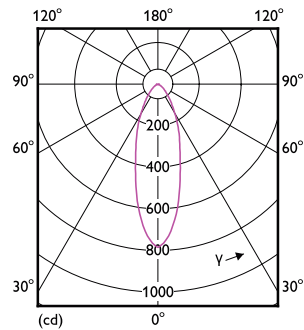

LEDspot ESS 50W GU10 PAR16 840 36D ND

Photometric data