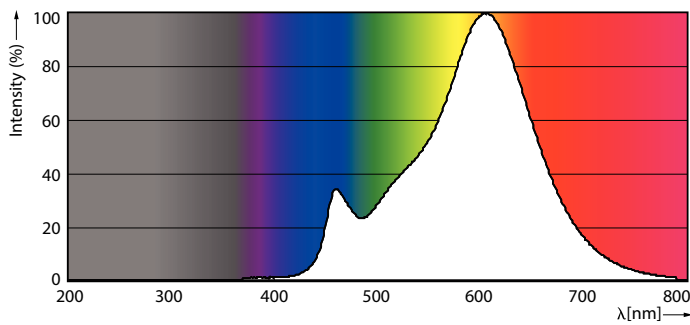

LEDspot ESS 50W GU10 PAR16 827 36D ND