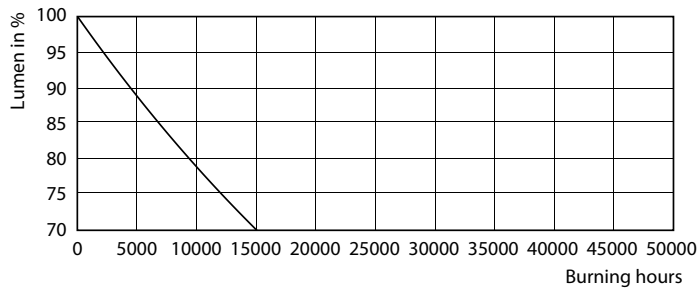

Essential LEDspot GU10

Lifetime

LEDspot ESS 50W GU10 PAR16 840 36D ND

LEDspot ESS 50W GU10 PAR16 840 36D ND