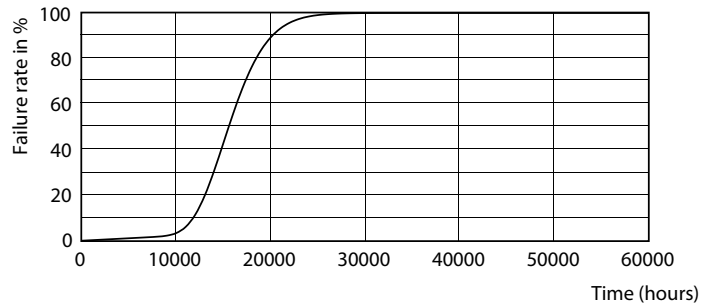

Essential LEDspot GU10

Lifetime

LEDspot ESS 50W GU10 PAR16 840 36D ND

LEDspot ESS 50W GU10 PAR16 840 36D ND