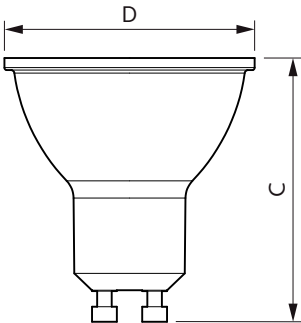

Power (Nom)	4.7 W
Lamp Current (Nom)	38 mA
Wattage Equivalent	50 W
Starting Time (Nom)	0.5 s
Warm Up Time to 60% Light (Nom)	0.5 s
Power Factor (Nom)	0.41
Voltage (Nom)	220-240 V
Temperature	
T-Case Maximum (Nom)	75 °C
Controls and dimming	
Dimmable	No
Mechanical and housing	
Bulb Shape	GU10
Approval and application	
Suitable For Accent Lighting	No
Energy Consumption kWh/1000 h	5 kWh

## Dimensional drawing

EcoBright LED GU10 50W 827 36D 2BC/5

Product	D	C
EcoBright LED GU10 50W 827 36D 2BC/5	50 mm	54 mm