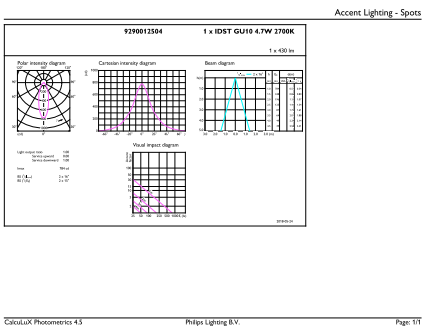

Photometric data

LEDspot ESS 50W GU10 PAR16 827 36D ND