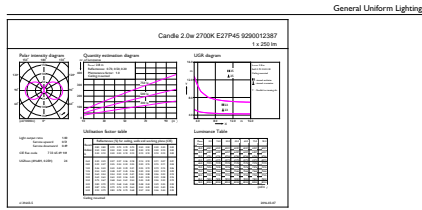

CorePro GLASS LED candles and lusters

Photometric data

CalcXpert Photometrics 4.5 Philips Lighting B.V. Page 5/7