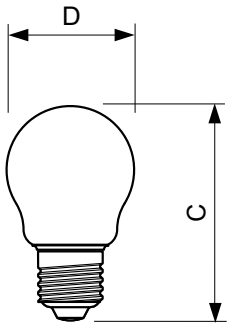

CorePro GLASS LED candles and lusters

Bulb Shape	P45 [P 45mm]
Approval and application	
Energy Efficiency Class	E
Energy Consumption kWh/1000 h	2 kWh
EPREL Registration Number	387364
Product data	
Full product code	871951434776200

Order product name	CorePro LEDLusterND2-25W P45 E27 827 CLG
EAN/UPC - Product	8719514347762
Order code	929001238792
Numerator - Quantity Per Pack	1
Numerator - Packs per outer box	10
Material Nr. (12NC)	929001238792
Net Weight (Piece)	0.012 kg

Dimensional drawing

CorePro LEDLusterND2-25W P45 E27 827 CLG

Product	D	C
CorePro LEDLusterND2-25W P45 E27 827 CLG	45 mm	78 mm