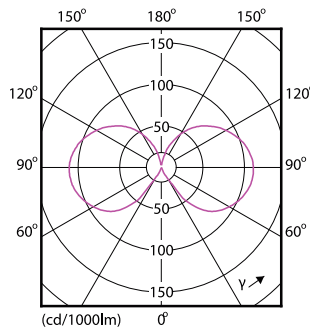

Classic LEDCandle ND 2-25W P45 827 CL