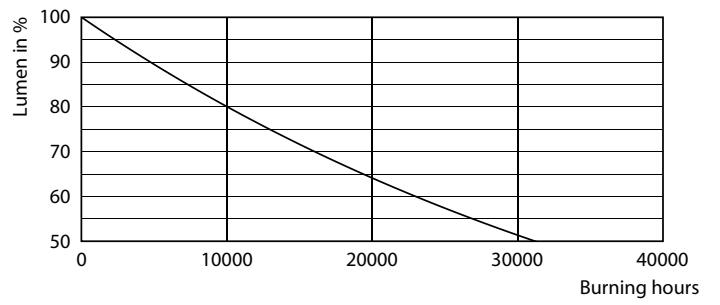

Lumen Maintenance Diagram