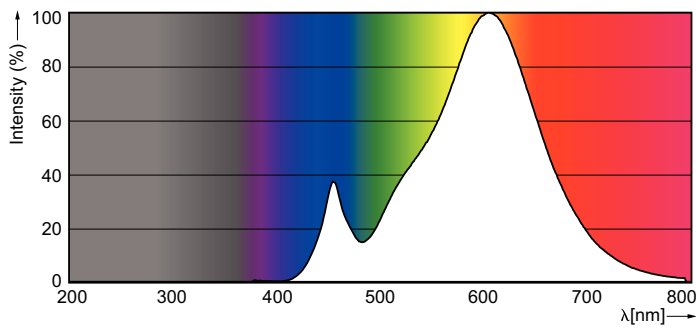

Photometric data

LED Lamps, Lightcolour /827 ND CL