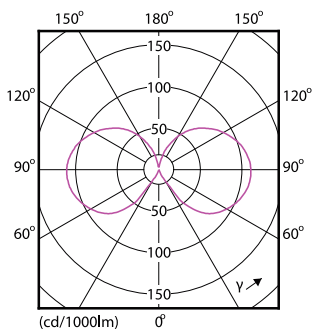

LED Lamps, Lightcolour /827 ND CL

Classic LEDCandle ND 2-25W BA35 827 CL

Classic LEDCandle ND 2-25W BA35 827 CL