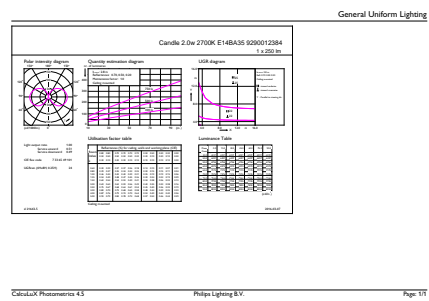

Classic filament LED candles and lusters

Energy Consumption kWh/1000 h	2 kWh
Product Data	
Full product code	871869657409600
Order product name	Classic LEDCandle ND 2-25W BA35 E14 827 CL
EAN/UPC - Product	8718696574096
Order code	929001238402

Numerator - Quantity Per Pack	1
Numerator - Packs per outer box	10
Material Nr. (12NC)	929001238402
Net Weight (Piece)	0.014 kg

Dimensional drawing

Product	D	C
Classic LEDCandle ND 2-25W BA35 E14 827 CL	35 mm	123 mm

filament 2.5W-25W 250lm NAD 2700K E14ND

Photometric data