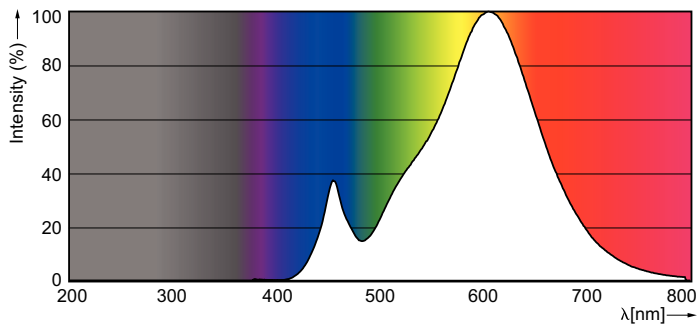

Classic filament LED candles and lusters

Energy Consumption kWh/1000 h	2 kWh
Product Data	
Full product code	871869657409600
Order product name	Classic LEDCandle ND 2-25W BA35 E14 827 CL
EAN/UPC - Product	8718696574096
Order code	929001238402

Numerator - Quantity Per Pack	1
Numerator - Packs per outer box	10
Material Nr. (12NC)	929001238402
Net Weight (Piece)	0.014 kg

Dimensional drawing

Product	D	C
Classic LEDCandle ND 2-25W BA35 E14 827 CL	35 mm	123 mm

filament 2.5W-25W 250lm NAD 2700K E14ND

Photometric data