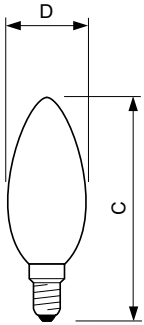

### Product data

General information	
Cap-Base	E14 [ E14]
EU RoHS compliant	Yes
Nominal Lifetime (Nom)	15000 h
Switching Cycle	20000X
Technical Type	2-25W
Lamp Current (Nom)	20 mA
Wattage Equivalent	25 W
Starting Time (Nom)	0.5 s
Warm Up Time to 60% Light (Nom)	0.5 s
Power Factor (Nom)	0.4
Voltage (Nom)	220-240 V
Light technical	
Color Code	827 [ CCT of 2700K]
Luminous Flux (Nom)	250 lm
Color Designation	Warm White (WW)
Correlated Color Temperature (Nom)	2700 K
Luminous Efficacy (rated) (Nom)	125.00 lm/W
Color Consistency	<6
Color Rendering Index (Nom)	80
LLMF At End Of Nominal Lifetime (Nom)	70 %
Temperature	
T-Case Maximum (Nom)	70 °C
Controls and dimming	
Dimmable	No
Mechanical and housing	
Bulb Finish	Clear
Bulb Shape	B35 [ B 35mm]
Approval and application	
Energy Saving Product	Yes
Suitable For Accent Lighting	No
Operating and electrical	
Input Frequency	50 to 60 Hz
Power (Nom)	2 W

### Dimensional drawing

LEDClassic 2-25W B35 E14 WW CL ND APR

Product	D	C
LEDClassic 2-25W B35 E14 WW CL ND APR	35 mm	97 mm