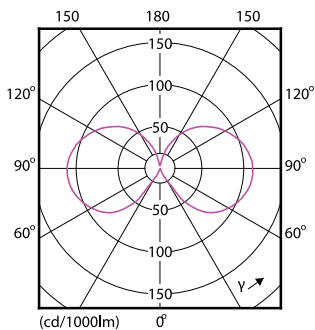

Classic LEDCandle ND 2-25W B35 827 CL