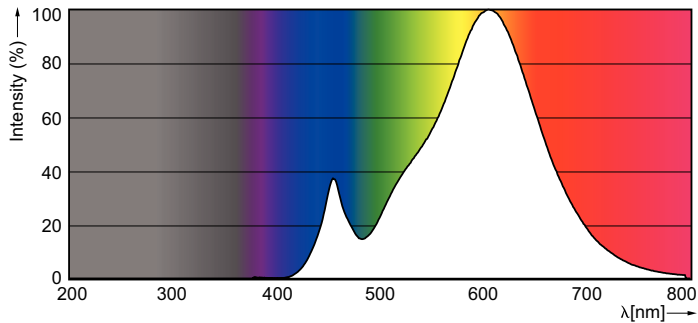

Classic filament LEDbulbs

Energy Consumption kWh/1000 h	2 kWh
Product data	
Full product code	871869657427000
Order product name	LEDClassic 2-25W B35 E14 WW CL ND APR
EAN/UPC - Product	8718696574270
Order code	929001238308

Numerator - Quantity Per Pack	1
Numerator - Packs per outer box	10
Material Nr. (12NC)	929001238308
Net Weight (Piece)	0.014 kg

Dimensional drawing

Product	D	C
LEDClassic 2-25W B35 E14 WW CL ND APR	35 mm	97 mm

Photometric data

LED Lamps, Lightcolour /827 ND CL