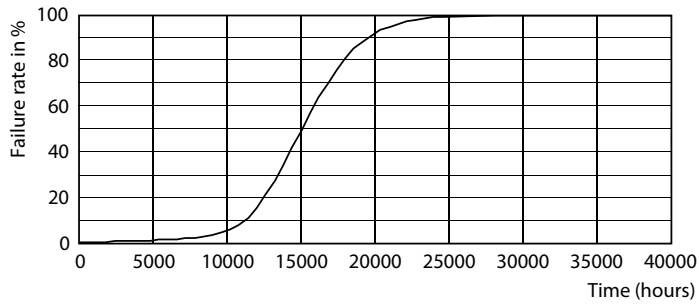

Classic filament LEDbulbs

Lifetime

LEDCandle CLA 4.3-40W E14 B35 Clear 827 ND