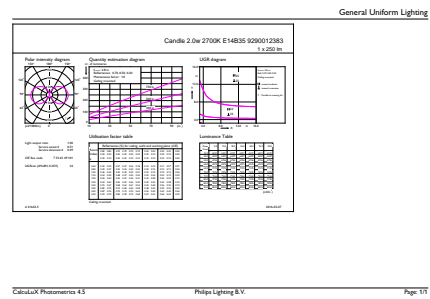

Classic LEDCandle ND 2-25W B35 827 CL